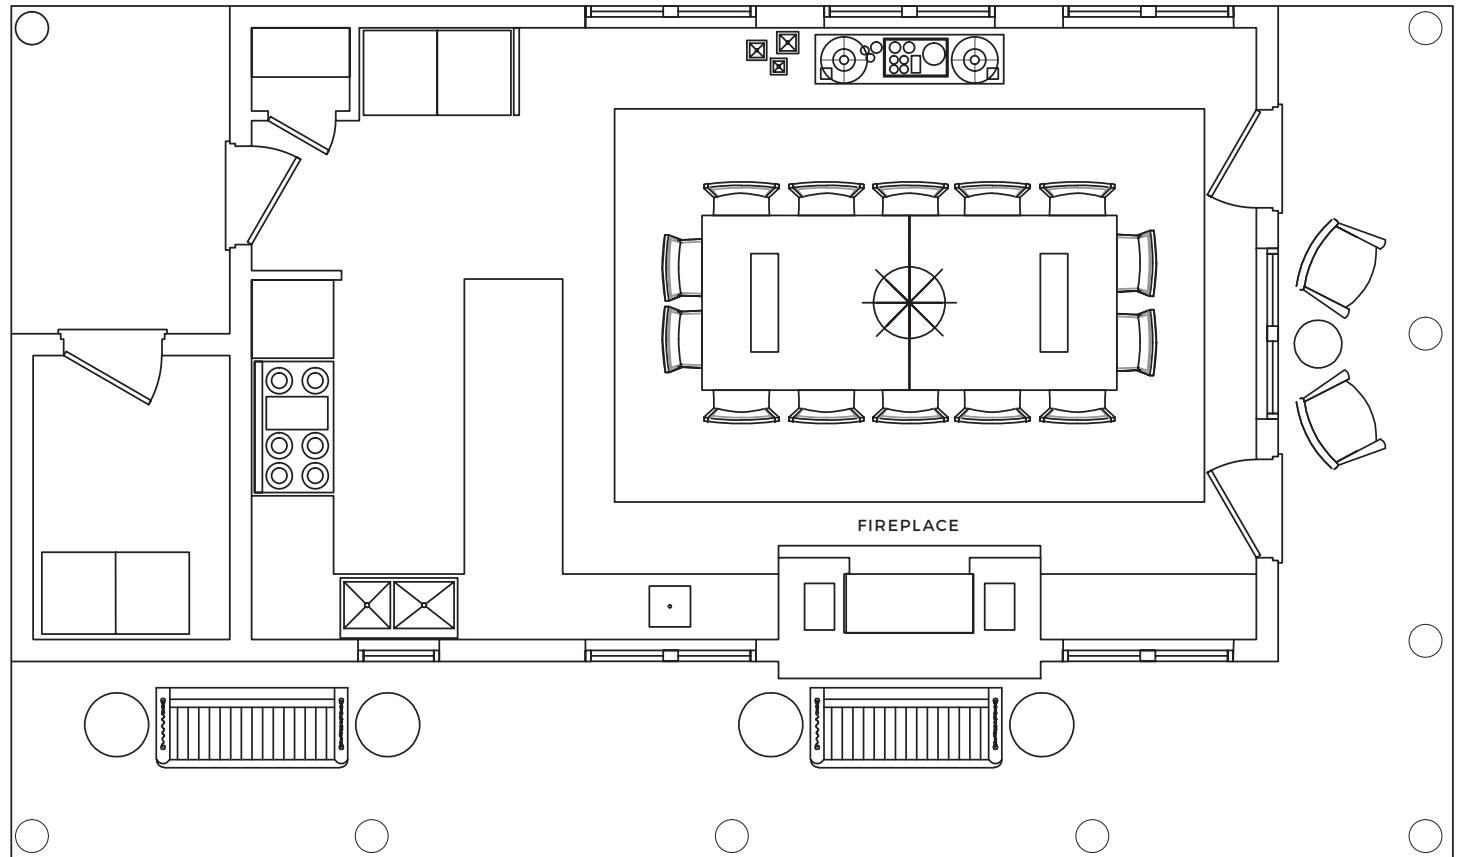

FRENCH CREEK
SPORTSMEN'S CLUB

COVEY DINING CABIN

- GRAND DINING TABLE
- WOOD BURNING
  FIREPLACE
- OPEN KITCHEN FOR
  PRIVATE CHEF PREPARED
  MEALS