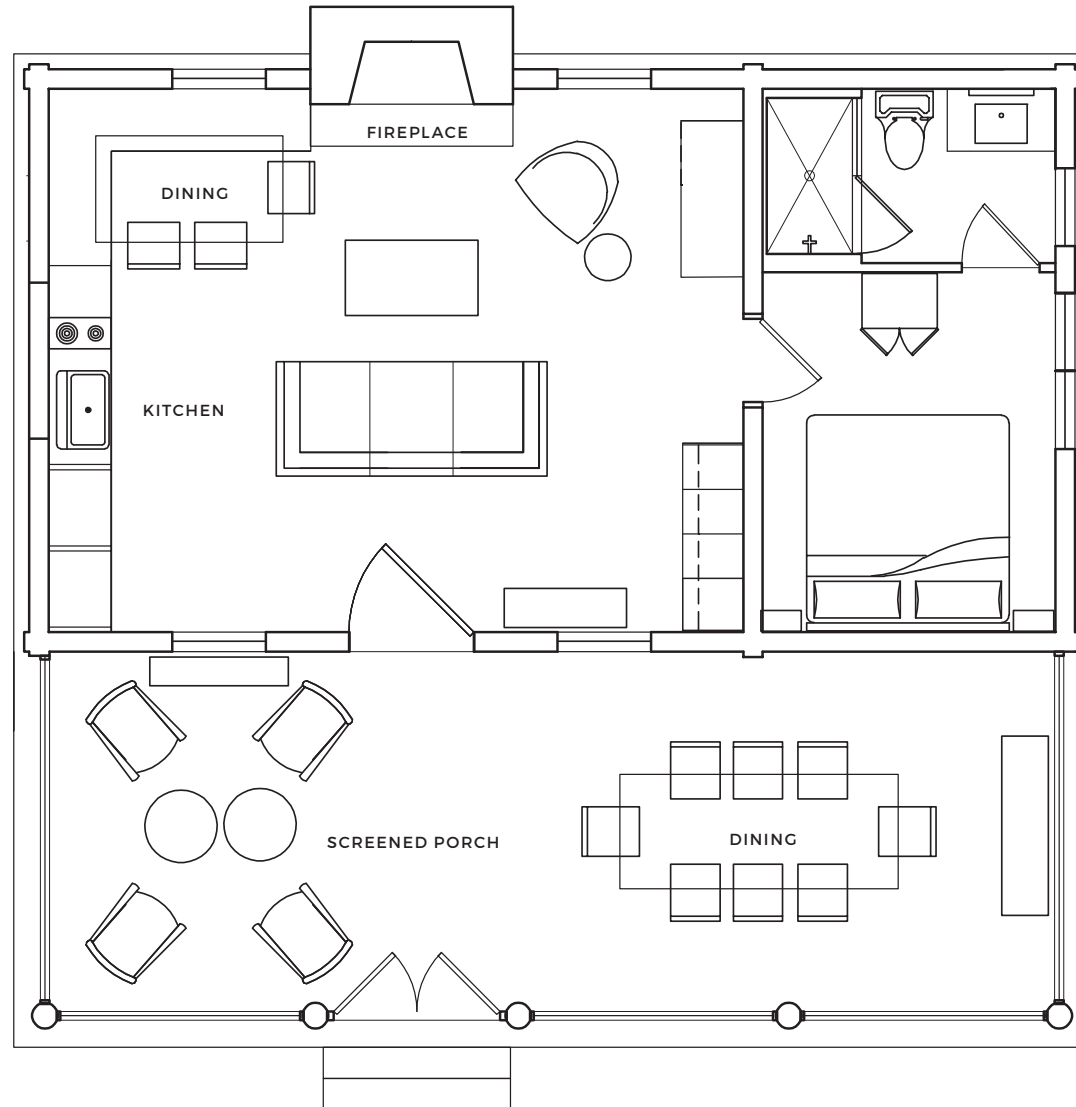

FRENCH CREEK

SPORTSMEN'S CLUB

OVERVIEW

- SUPREMELY PRIVATE SPORTING ENCLAVE OFFERS FOUR CABINS FOR UP TO 12 GUESTS ON THE BANKS OF FRENCH CREEK
- CLUBHOUSE WITH BAR, GREAT ROOM, FIREPLACE, POKER TABLE AND BILLIARDS
- COVEY DINING ROOM WITH OPEN CONCEPT KITCHEN
- CREEKSIDE FIRE PIT
- 11-STATION SHOOTING RANGE
- OUTDOOR GRILL
- CASUAL DINING
- SPA TEEPEE

FRENCH CREEK
SPORTSMEN'S CLUB

JENKINS CABIN SUITE

BEDROOMS – 1
BATHROOMS – 1
BEDS – QUEEN/TWIN BUNK
– QUEEN/TWIN BUNK
STANDARD OCC – 2
MAX OCC – 4

DUAL-ENDORSED
ORVIS
FLY FISHING &
WING SHOOTING
LODGE

1016 WY COUNTY RD 660 · SARATOGA, WY 82331
TEL 307-327-2028 · GUESTSERVICES@FRENCHCREEKSPORTSMENSClub.COM

BERETTA

BENNET CABIN SUITE

BEDROOMS – 1
BATHROOMS – 1
BEDS – QUEEN/QUEEN BUNK
STANDARD OCC – 2
MAX OCC – 4

BARCUS CABIN SUITE

BEDROOMS – 1
BATHROOMS – 1
BEDS – QUEEN/QUEEN BUNK
STANDARD OCC – 2
MAX OCC – 4