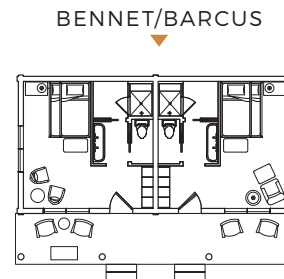

FRENCH CREEK

SPORTSMEN'S CLUB

OVERVIEW

- SUPREMELY PRIVATE SPORTING ENCLAVE OFFERS FOUR CABINS FOR UP TO 12 GUESTS ON THE BANKS OF FRENCH CREEK
- CLUBHOUSE WITH BAR, GREAT ROOM, FIREPLACE, POKER TABLE AND BILLIARDS
- COVEY DINING ROOM WITH OPEN CONCEPT KITCHEN
- CREEKSIDE FIRE PIT
- 11-STATION SHOOTING RANGE
- OUTDOOR GRILL
- CASUAL DINING
- SPA TEEPEE