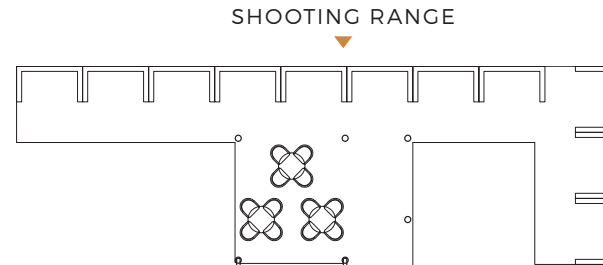

FRENCH CREEK

SPORTSMEN'S CLUB

OVERVIEW

- SUPREMELY PRIVATE SPORTING ENCLAVE OFFERS FOUR CABINS FOR UP TO 12 GUESTS ON THE BANKS OF FRENCH CREEK
- CLUBHOUSE WITH BAR, GREAT ROOM, FIREPLACE, POKER TABLE AND BILLIARDS
- COVEY DINING ROOM WITH OPEN CONCEPT KITCHEN
- CREEKSIDE FIRE PIT
- 11-STATION SHOOTING RANGE
- OUTDOOR GRILL
- CASUAL DINING
- SPA TEEPEE