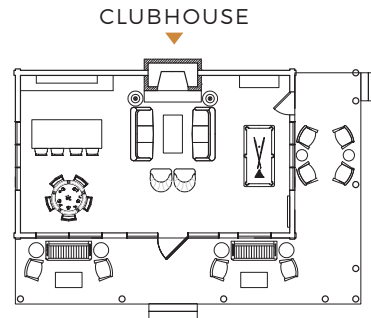

FRENCH CREEK

SPORTSMEN'S CLUB

OVERVIEW

- SUPREMELY PRIVATE SPORTING ENCLAVE OFFERS FOUR CABINS FOR UP TO 12 GUESTS ON THE BANKS OF FRENCH CREEK
- CLUBHOUSE WITH BAR, GREAT ROOM, FIREPLACE, POKER TABLE AND BILLIARDS
- COVEY DINING ROOM WITH OPEN CONCEPT KITCHEN
- CREEKSIDE FIRE PIT
- 11-STATION SHOOTING RANGE
- OUTDOOR GRILL
- CASUAL DINING
- SPA TEEPEE