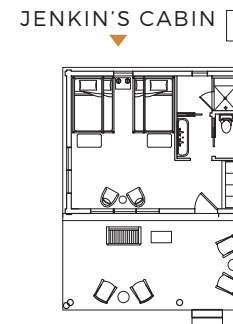

FRENCH CREEK

SPORTSMEN'S CLUB

OVERVIEW

- SUPREMELY PRIVATE SPORTING ENCLAVE OFFERS FOUR CABINS FOR UP TO 12 GUESTS ON THE BANKS OF FRENCH CREEK
- CLUBHOUSE WITH BAR, GREAT ROOM, FIREPLACE, POKER TABLE AND BILLIARDS
- COVEY DINING ROOM WITH OPEN CONCEPT KITCHEN
- CREEKSIDE FIRE PIT
- 11-STATION SHOOTING RANGE
- OUTDOOR GRILL
- CASUAL DINING
- SPA TEEPEE