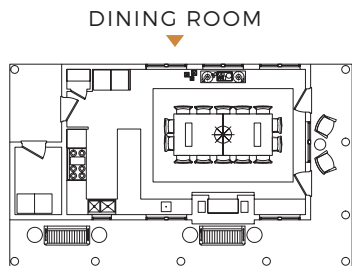

FRENCH CREEK

SPORTSMEN'S CLUB

OVERVIEW

- SUPREMELY PRIVATE SPORTING ENCLAVE OFFERS FOUR CABINS FOR UP TO 12 GUESTS ON THE BANKS OF FRENCH CREEK
- CLUBHOUSE WITH BAR, GREAT ROOM, FIREPLACE, POKER TABLE AND BILLIARDS
- COVEY DINING ROOM WITH OPEN CONCEPT KITCHEN
- CREEKSIDE FIRE PIT
- 11-STATION SHOOTING RANGE
- OUTDOOR GRILL
- CASUAL DINING
- SPA TEEPEE