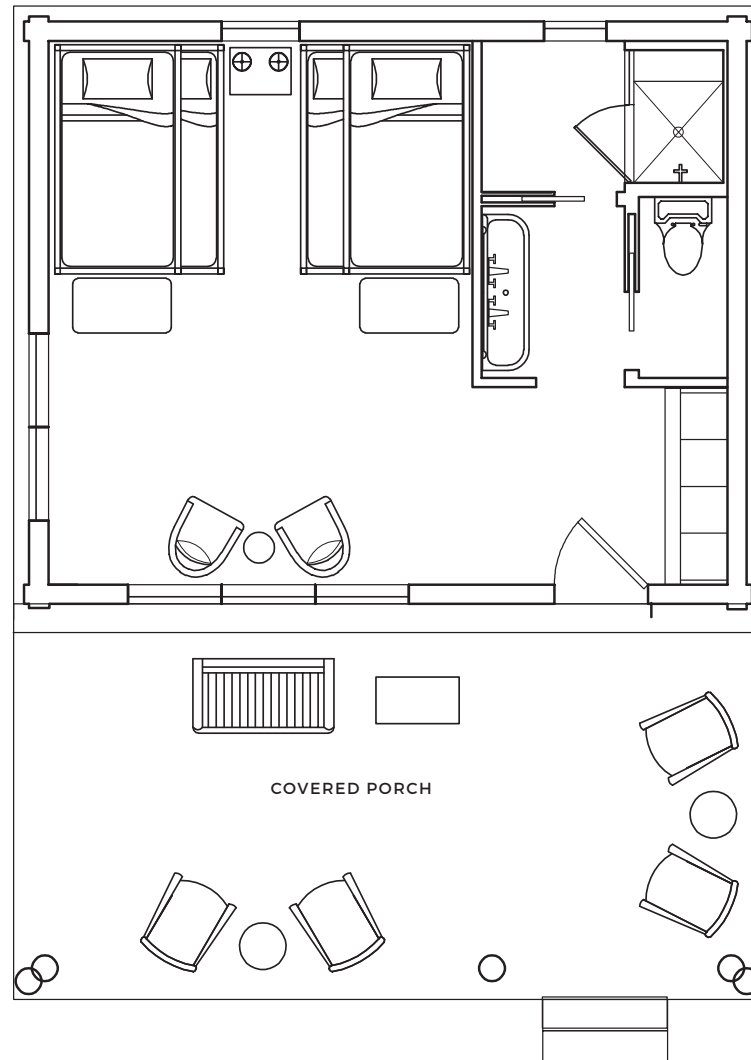

FRENCH CREEK
SPORTSMEN'S CLUB

JENKINS CABIN SUITE

BEDROOMS – 1
BATHROOMS – 1
BEDS – QUEEN/TWIN BUNK
– QUEEN/TWIN BUNK
STANDARD OCC – 2
MAX OCC – 4

DUAL-ENDORSED
ORVIS
FLY FISHING &
WING SHOOTING
LODGE

1016 WY COUNTY RD 660 · SARATOGA, WY 82331
TEL 307-327-2028 · GUESTSERVICES@FRENCHCREEKSPORTSMENSClub.COM