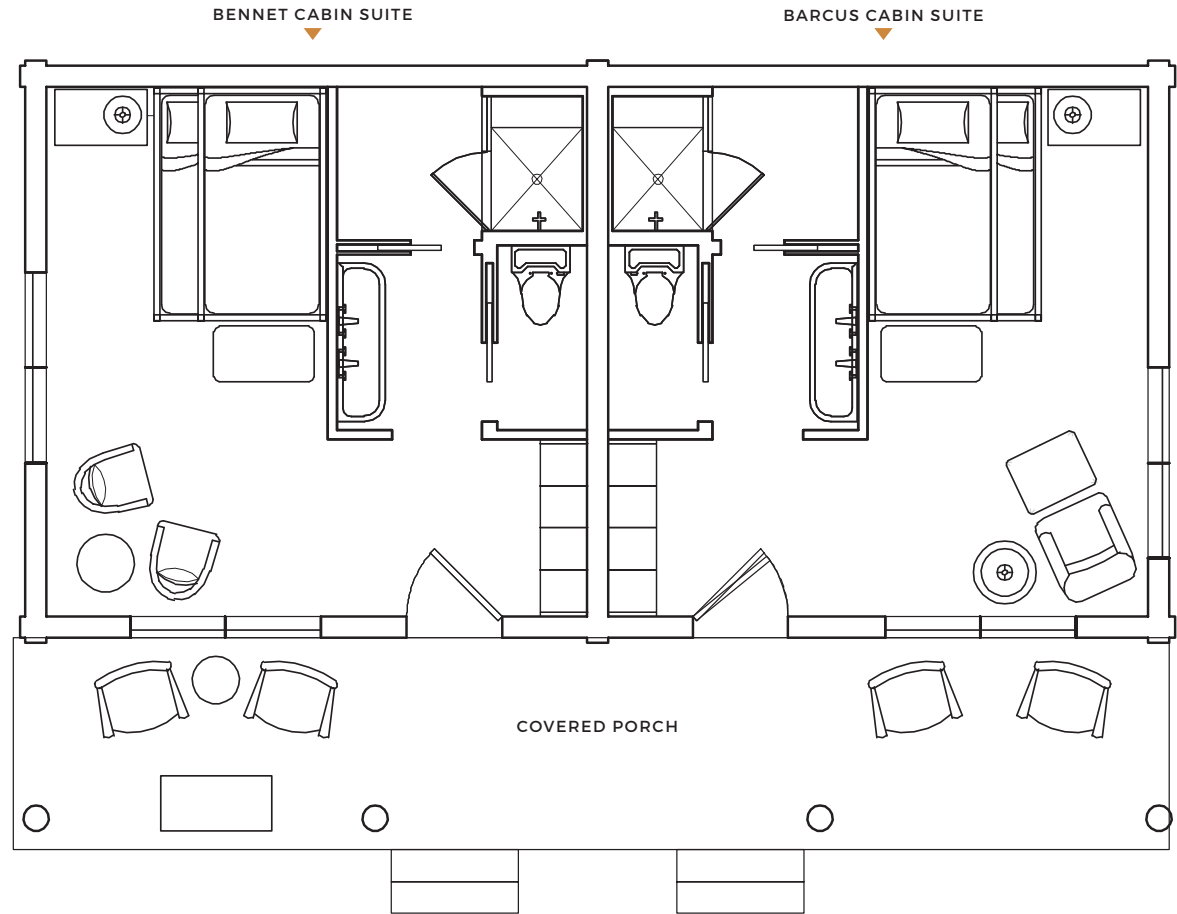

BERETTA

BENNET CABIN SUITE

BEDROOMS – 1
BATHROOMS – 1
BEDS – QUEEN/QUEEN BUNK
STANDARD OCC – 2
MAX OCC – 4

BARCUS CABIN SUITE

BEDROOMS – 1
BATHROOMS – 1
BEDS – QUEEN/QUEEN BUNK
STANDARD OCC – 2
MAX OCC – 4