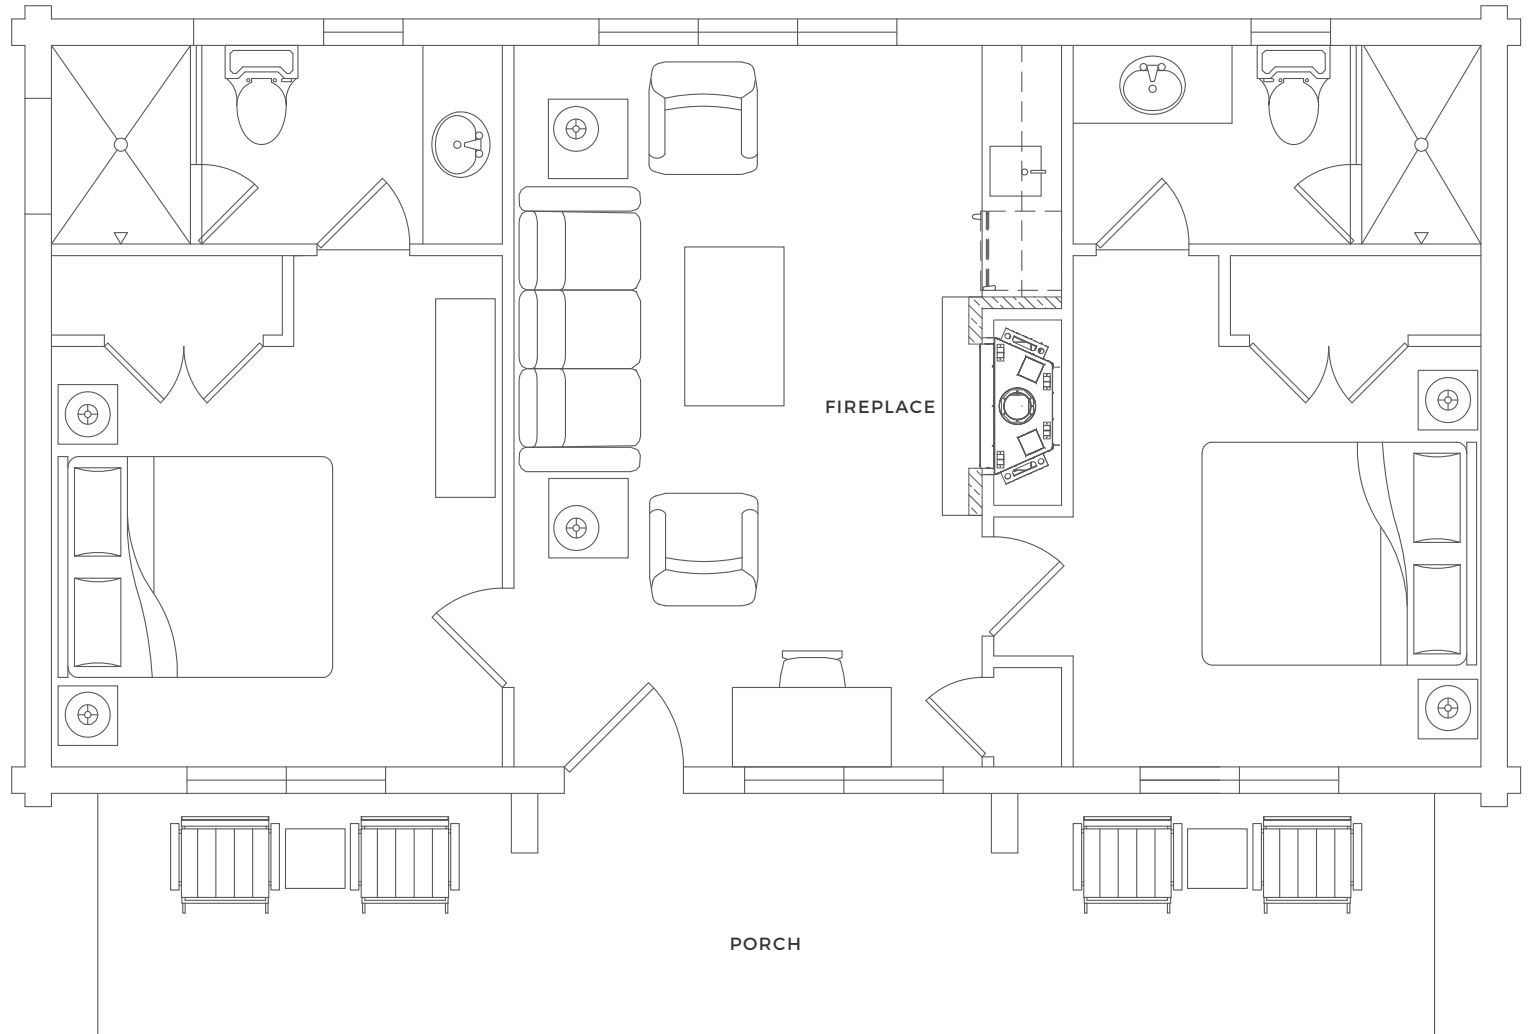

MAGEE
HOMESTEAD

TZ CABIN RESIDENCE

BEDROOMS – 3

BATHROOMS – 3

SQUARE FEET – 1,929

STORIES – 1

BEDS

– KING

– 2 QUEENS

– QUEEN SLEEPER SOFA

STANDARD OCC – 4

MAX OCC – 8

6429 WY HWY 130 · SARATOGA, WY 82331
307-327-2031 · GUESTSERVICES@MAGEEHOMESTEAD.COM

MAGEE
HOMESTEAD

MELLON CABIN SUITE

BEDROOMS – 2
BATHROOMS – 2
SQUARE FEET – 737
STORIES – 1
BEDS
– 2 KINGS
STANDARD OCC – 4
MAX OCC – 4

– QUEEN

– FULL SLEEPER SOFA

STANDARD OCC – 2

MAX OCC – 3

6429 WY HWY 130 · SARATOGA, WY 82331
307-327-2031 · GUESTSERVICES@MAGEEHOMESTEAD.COM

MAGEE
HOMESTEAD

BURGESS CABIN SUITE

BEDROOMS – 1
BATHROOMS – 1
SQUARE FEET – 344
STORIES – 1
BEDS
– KING
STANDARD OCC – 2
MAX OCC – 2