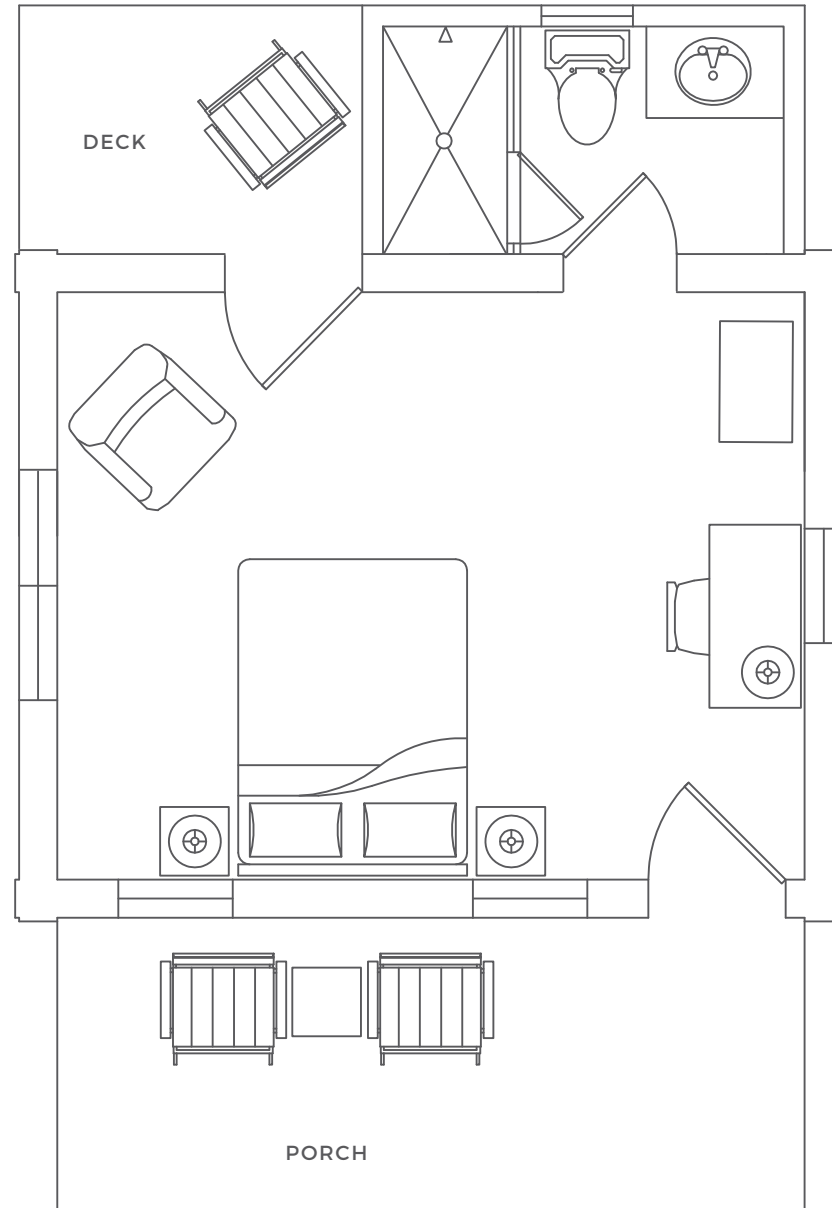

RELAIS &
CHATEAUX.

6429 WY HWY 130 · SARATOGA, WY 82331
307-327-2031 · GUESTSERVICES@MAGEEHOMESTEAD.COM

MAGEE
HOMESTEAD

SHELLYWOOD CABIN SUITE

BEDROOMS – 1
BATHROOMS – 1
SQUARE FEET – 344
STORIES – 1
BEDS
– KING
STANDARD OCC – 2
MAX OCC – 2