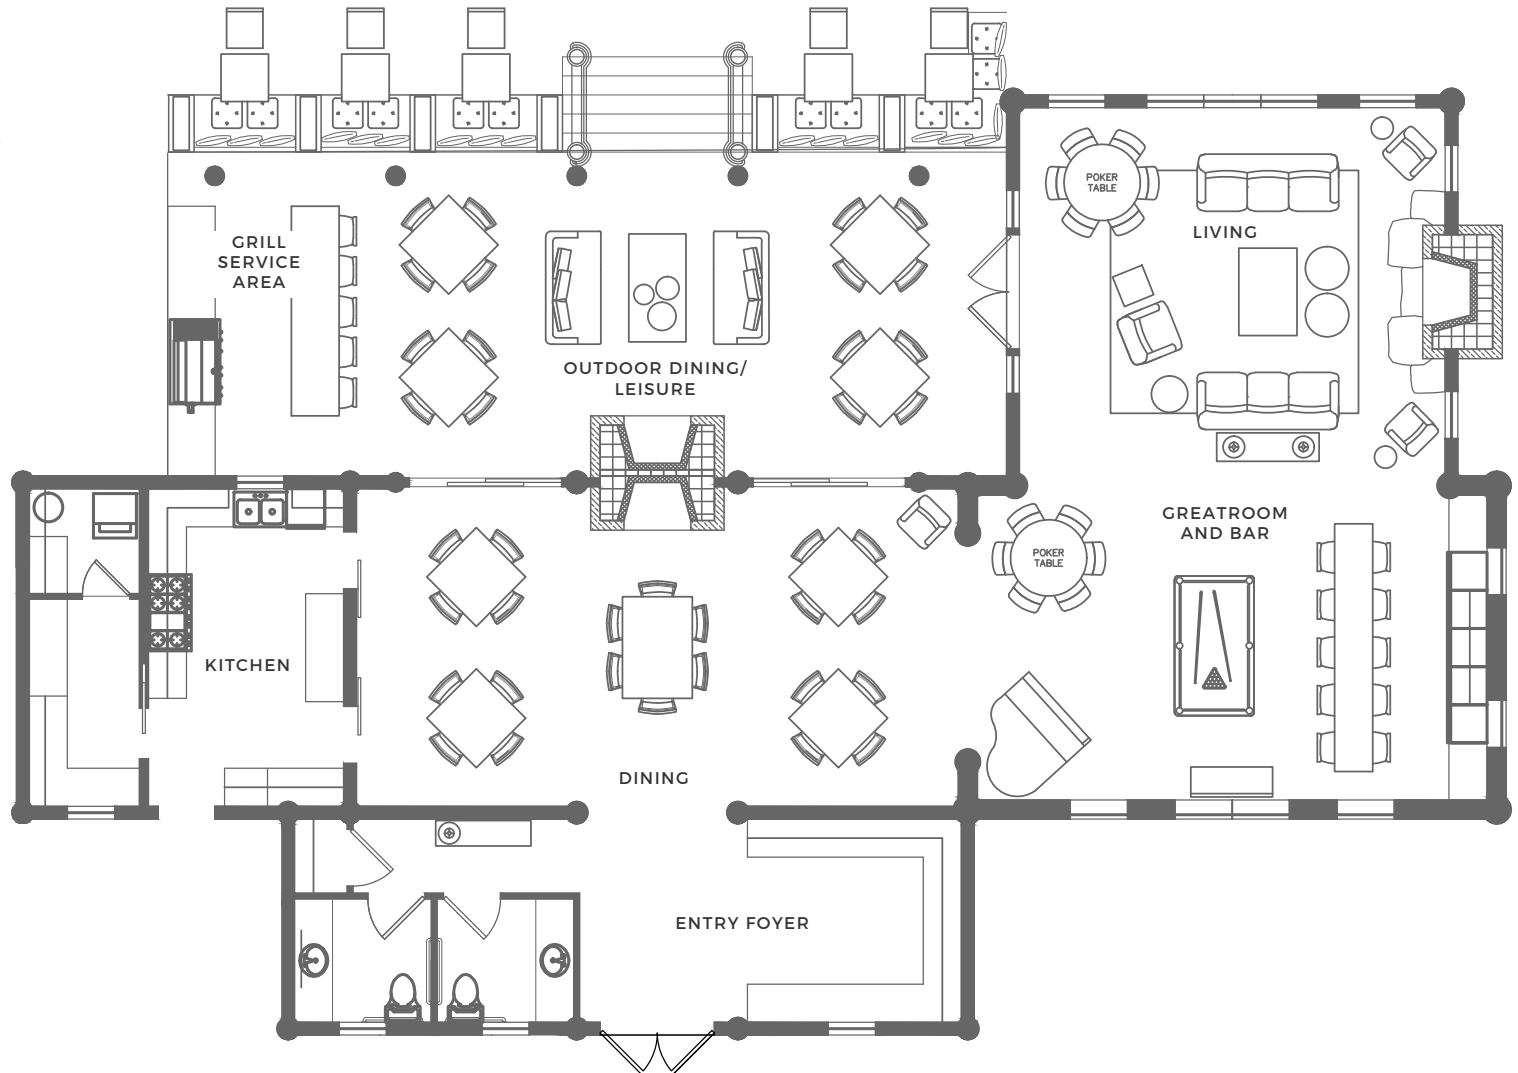

6429 WY HWY 130 · SARATOGA, WY 82331
307-327-2031 · GUESTSERVICES@MAGEEHOMESTEAD.COM

MAGEE
HOMESTEAD

MAGEE LODGE

SQUARE FEET – 2,037

STORIES – 1

BARS – 2

FIREPLACES – 3

DINING AREAS – 2