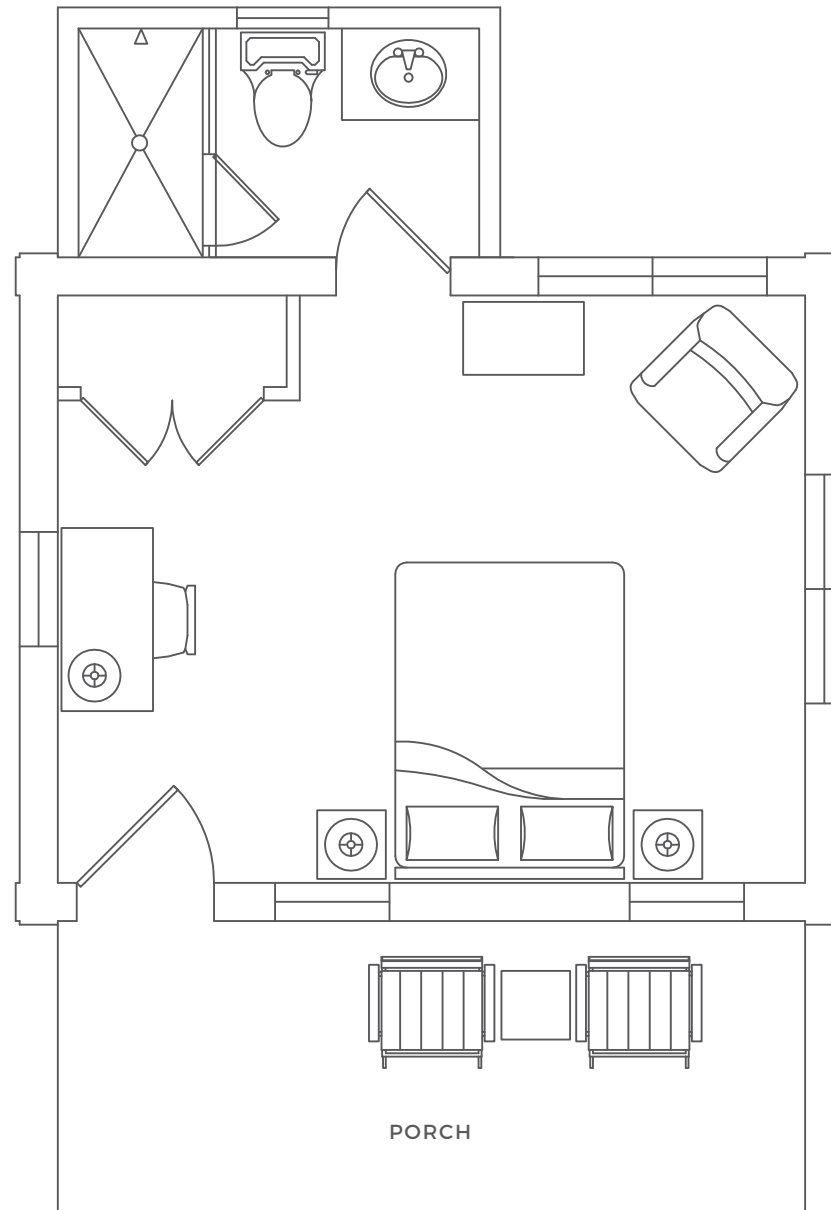

– QUEEN

– FULL SLEEPER SOFA

STANDARD OCC – 2

MAX OCC – 3

6429 WY HWY 130 · SARATOGA, WY 82331
307-327-2031 · GUESTSERVICES@MAGEEHOMESTEAD.COM

MAGEE
HOMESTEAD

BURGESS CABIN SUITE

BEDROOMS – 1
BATHROOMS – 1
SQUARE FEET – 344
STORIES – 1
BEDS
– KING
STANDARD OCC – 2
MAX OCC – 2

6429 WY HWY 130 · SARATOGA, WY 82331
307-327-2031 · GUESTSERVICES@MAGEEHOMESTEAD.COM

MAGEE
HOMESTEAD

WOOD CABIN SUITE

BEDROOMS (ADA) – 1
BATHROOMS – 1
ADA WITH ROLL-IN SHOWER
SQUARE FEET – 324
STORIES – 1
BEDS
– QUEEN
STANDARD OCC – 2
MAX OCC – 2