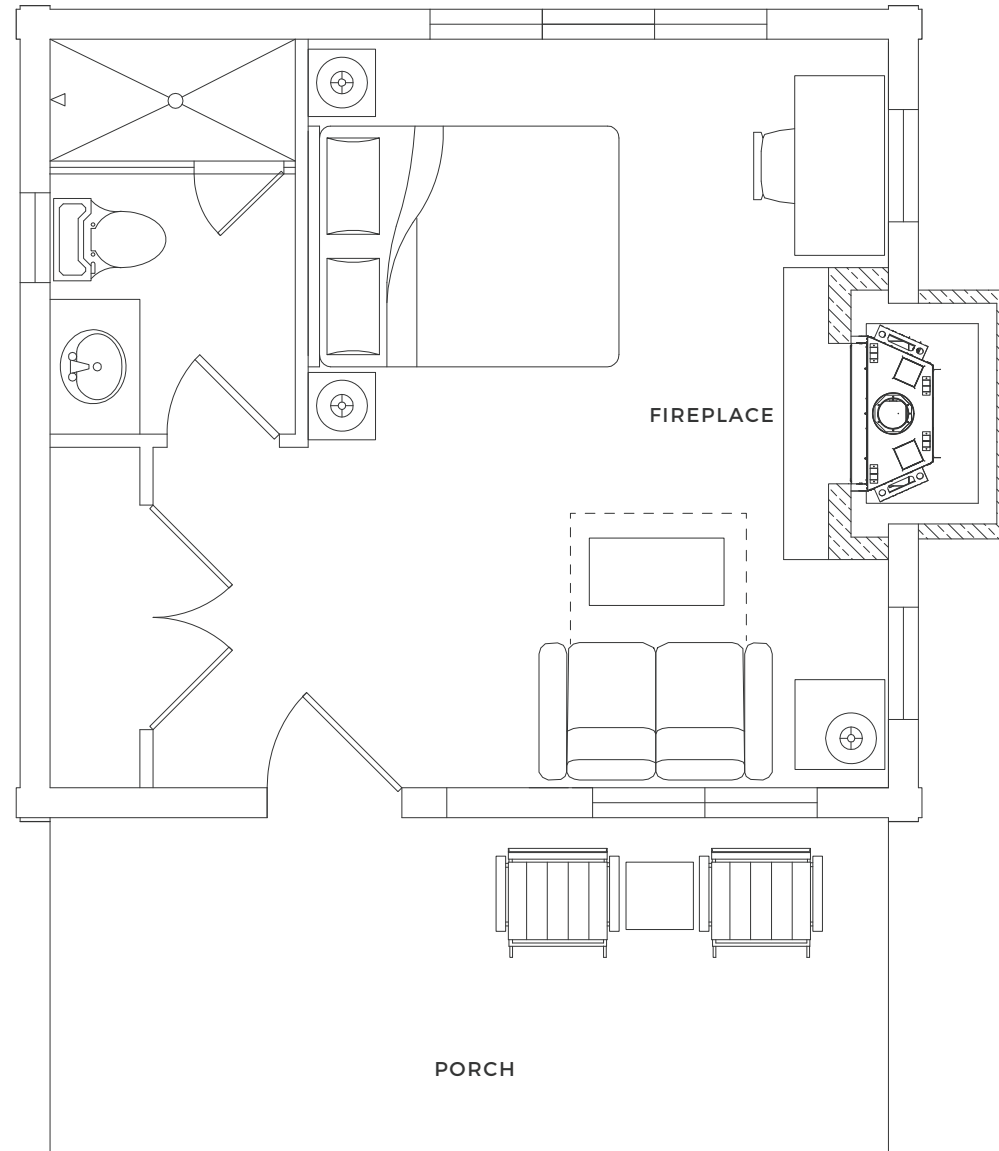

– 2 QUEENS

– QUEEN SLEEPER SOFA

STANDARD OCC – 4

MAX OCC – 8

6429 WY HWY 130 · SARATOGA, WY 82331
307-327-2031 · GUESTSERVICES@MAGEEHOMESTEAD.COM

MAGEE
HOMESTEAD

MELLON CABIN SUITE

BEDROOMS – 2
BATHROOMS – 2
SQUARE FEET – 737
STORIES – 1
BEDS
– 2 KINGS
STANDARD OCC – 4
MAX OCC – 4

6429 WY HWY 130 · SARATOGA, WY 82331
307-327-2031 · GUESTSERVICES@MAGEEHOMESTEAD.COM

MAGEE
HOMESTEAD

ELK HOLLOW CABIN SUITE

BEDROOMS – 1

BATHROOMS – 1

SQUARE FEET – 360

STORIES – 1

BEDS

– QUEEN

– FULL SLEEPER SOFA

STANDARD OCC – 2

MAX OCC – 3

6429 WY HWY 130 · SARATOGA, WY 82331
307-327-2031 · GUESTSERVICES@MAGEEHOMESTEAD.COM

MAGEE
HOMESTEAD

BURGESS CABIN SUITE

BEDROOMS – 1
BATHROOMS – 1
SQUARE FEET – 344
STORIES – 1
BEDS
– KING
STANDARD OCC – 2
MAX OCC – 2

6429 WY HWY 130 · SARATOGA, WY 82331
307-327-2031 · GUESTSERVICES@MAGEEHOMESTEAD.COM

MAGEE
HOMESTEAD

WOOD CABIN SUITE

BEDROOMS (ADA) – 1
BATHROOMS – 1
ADA WITH ROLL-IN SHOWER
SQUARE FEET – 324
STORIES – 1
BEDS
– QUEEN
STANDARD OCC – 2
MAX OCC – 2