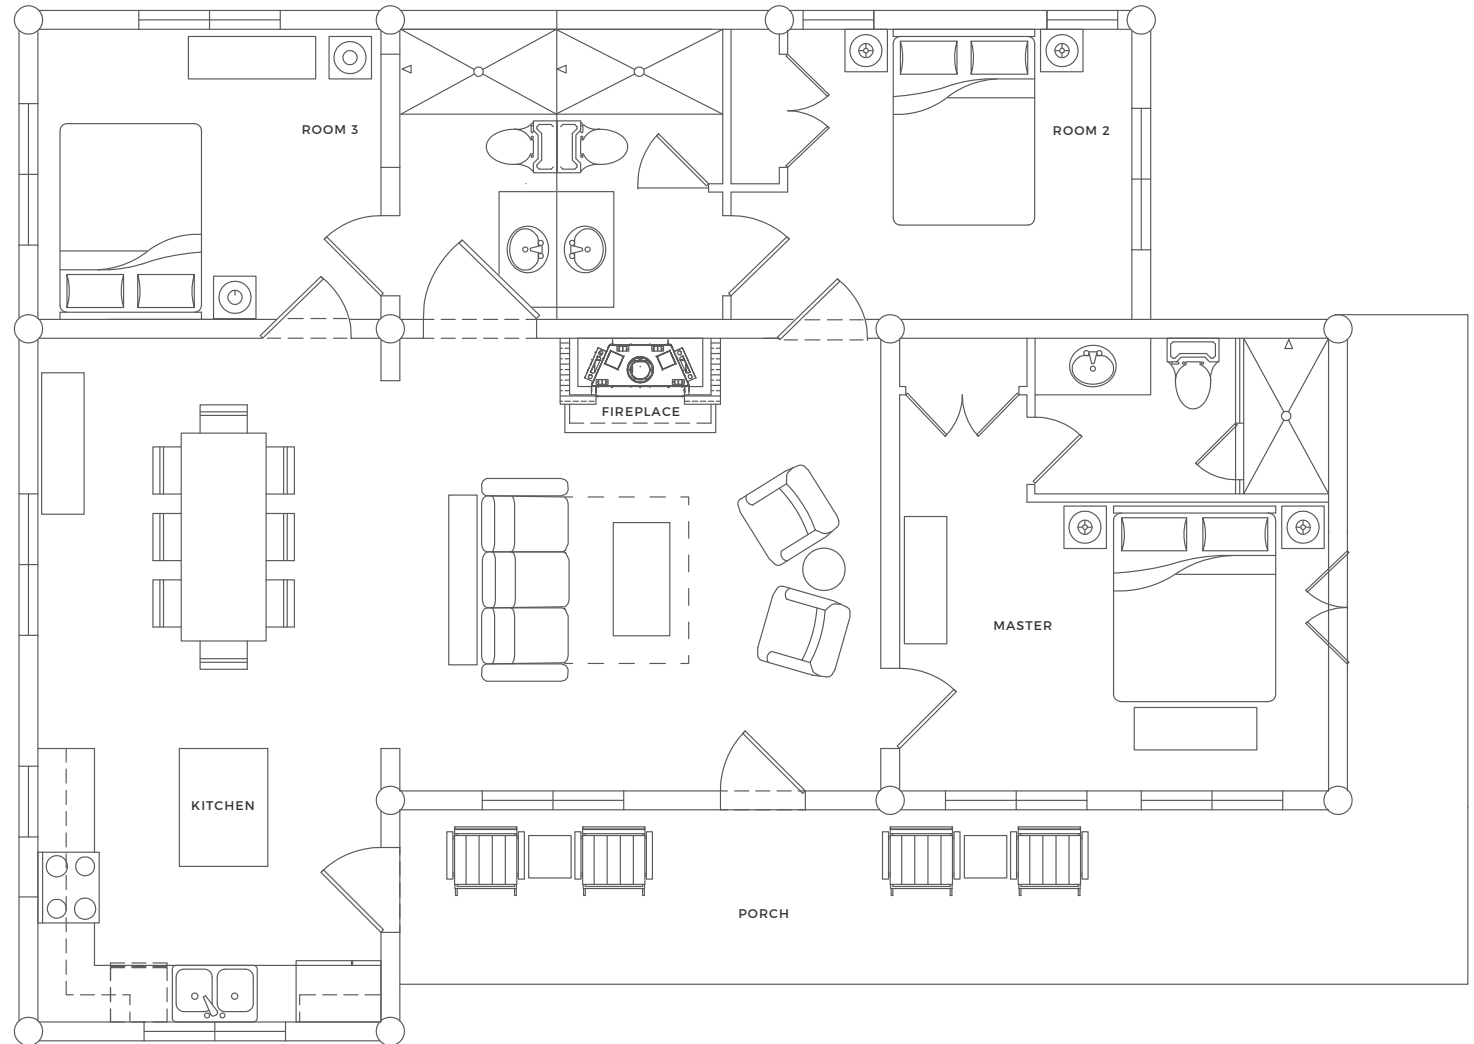

MAGEE
HOMESTEAD

TZ CABIN RESIDENCE

BEDROOMS – 3

BATHROOMS – 3

SQUARE FEET – 1,929

STORIES – 1

BEDS

– KING

– 2 QUEENS

– QUEEN SLEEPER SOFA

STANDARD OCC – 4

MAX OCC – 8

6429 WY HWY 130 · SARATOGA, WY 82331
307-327-2031 · GUESTSERVICES@MAGEEHOMESTEAD.COM

MAGEE
HOMESTEAD

MELLON CABIN SUITE

BEDROOMS – 2
BATHROOMS – 2
SQUARE FEET – 737
STORIES – 1
BEDS
– 2 KINGS
STANDARD OCC – 4
MAX OCC – 4

– QUEEN

– FULL SLEEPER SOFA

STANDARD OCC – 2

MAX OCC – 3

6429 WY HWY 130 · SARATOGA, WY 82331
307-327-2031 · GUESTSERVICES@MAGEEHOMESTEAD.COM

MAGEE
HOMESTEAD

BURGESS CABIN SUITE

BEDROOMS – 1
BATHROOMS – 1
SQUARE FEET – 344
STORIES – 1
BEDS
– KING
STANDARD OCC – 2
MAX OCC – 2