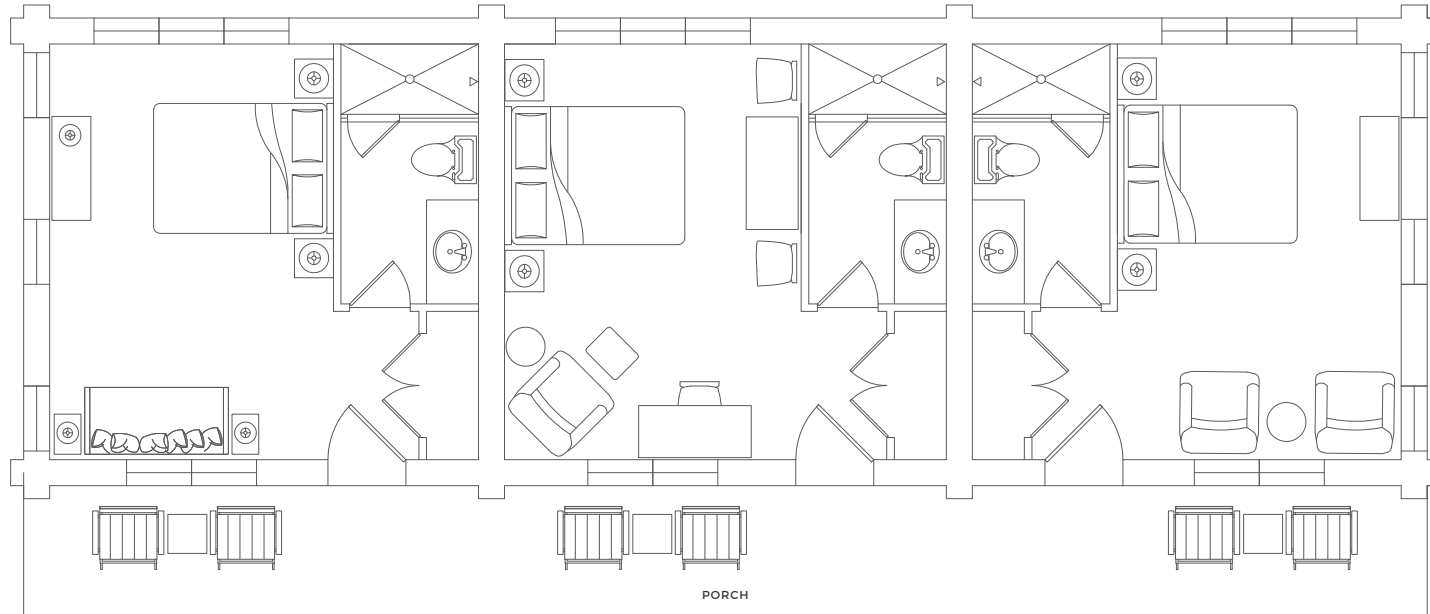

MAGEE
HOMESTEAD

PEARCE CABIN SUITE

BEDROOMS – 1
BATHROOMS – 1
SQUARE FEET – 324
STORIES – 1
BEDS
– QUEEN
STANDARD OCC – 2
MAX OCC – 2

DOWNIE CABIN SUITE

BEDROOMS – 1
BATHROOMS – 1
SQUARE FEET – 324
STORIES – 1
BEDS
– KING
STANDARD OCC – 2
MAX OCC – 2

WIANT CABIN SUITE

BEDROOMS – 1
BATHROOMS – 1
SQUARE FEET – 324
STORIES – 1
BEDS
– KING
STANDARD OCC – 2
MAX OCC – 2

RELAIS &
CHATEAUX.

6429 WY HWY 130 · SARATOGA, WY 82331
307-327-2031 · GUESTSERVICES@MAGEEHOMESTEAD.COM