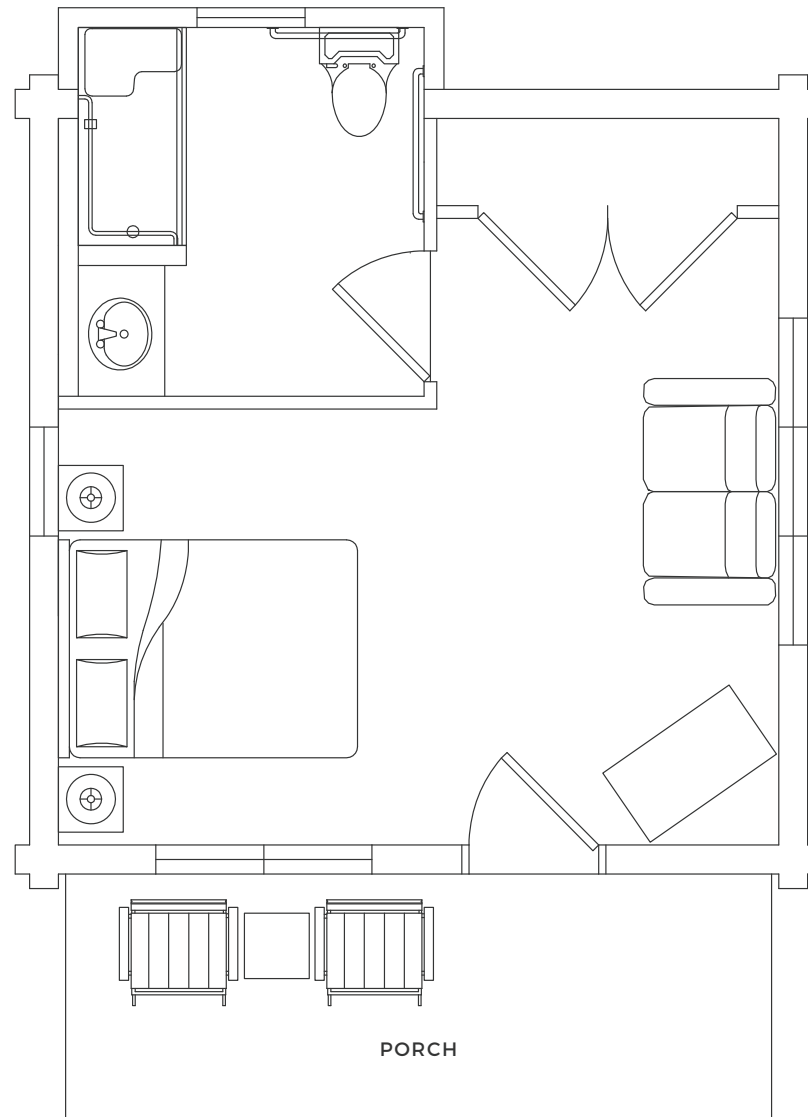

– QUEEN

– FULL SLEEPER SOFA

STANDARD OCC – 2

MAX OCC – 3

6429 WY HWY 130 · SARATOGA, WY 82331
307-327-2031 · GUESTSERVICES@MAGEEHOMESTEAD.COM

MAGEE
HOMESTEAD

BURGESS CABIN SUITE

BEDROOMS – 1
BATHROOMS – 1
SQUARE FEET – 344
STORIES – 1
BEDS
– KING
STANDARD OCC – 2
MAX OCC – 2

6429 WY HWY 130 · SARATOGA, WY 82331
307-327-2031 · GUESTSERVICES@MAGEEHOMESTEAD.COM

MAGEE
HOMESTEAD

WOOD CABIN SUITE

BEDROOMS (ADA) – 1
BATHROOMS – 1
ADA WITH ROLL-IN SHOWER
SQUARE FEET – 324
STORIES – 1
BEDS
– QUEEN
STANDARD OCC – 2
MAX OCC – 2

6429 WY HWY 130 · SARATOGA, WY 82331
307-327-2031 · GUESTSERVICES@MAGEEHOMESTEAD.COM

MAGEE
HOMESTEAD

PEARCE CABIN SUITE

BEDROOMS – 1
BATHROOMS – 1
SQUARE FEET – 324
STORIES – 1
BEDS
– QUEEN
STANDARD OCC – 2
MAX OCC – 2