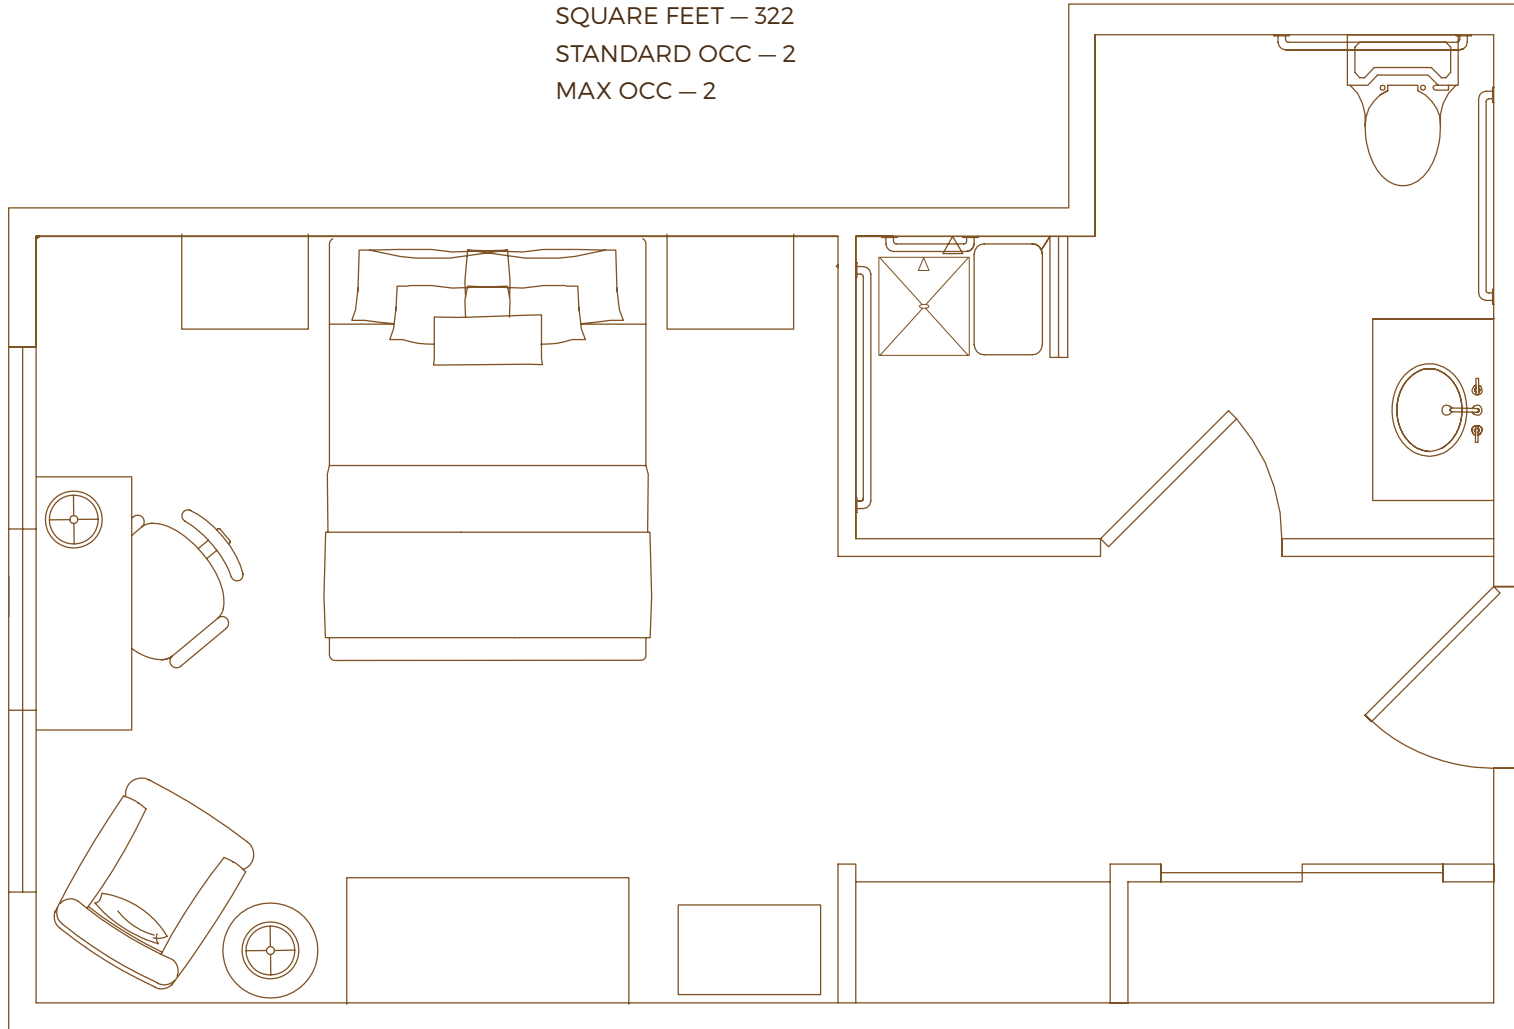

LODGE & SPA

AT BRUSH CREEK RANCH

TRAILHEAD LODGE ACCESSIBLE GUEST ROOM

1ST FLOOR – SNOWBERRY

BED – QUEEN

BATHROOM – WALK-IN SHOWER

SQUARE FEET – 322

STANDARD OCC – 2

MAX OCC – 2

66 BRUSH CREEK RANCH ROAD · SARATOGA, WY 82331
307-327-5284 · GUESTSERVICES@BRUSHCREEKRANCH.COM

CONDÉ NAST
Traveler
#1 USA RESORT
2014 | 2015 | 2016 | 2017

LEGEND
Preferred
HOTELS & RESORTS