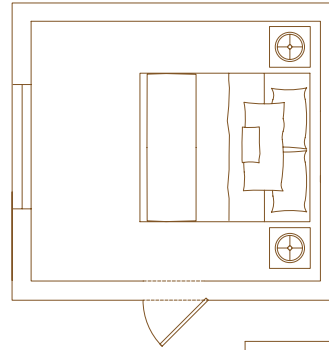

LODGE & SPA

AT BRUSH CREEK RANCH

KINTA'S CABIN RESIDENCE

- BEDROOMS – 3
- BATHROOMS – 3
- SQUARE FEET – 1,536
- STORIES – 1
- BEDS – KING
  - QUEEN
  - FULL/TWIN BUNK
  - QUEEN SLEEPER SOFA
- STANDARD OCC – 6
- MAX OCC – 10

ICE HOUSE GUEST ROOM

- QUEEN BED
- NO BATHROOM

ICE HOUSE GUEST ROOM

66 BRUSH CREEK RANCH ROAD · SARATOGA, WY 82331
307-327-5284 · GUESTSERVICES@BRUSHCREEKRANCH.COM

CONDÉ NAST
Traveler
#1 USA RESORT
2014 | 2015 | 2016 | 2017

LEGEND
Preferred
HOTELS & RESORTS