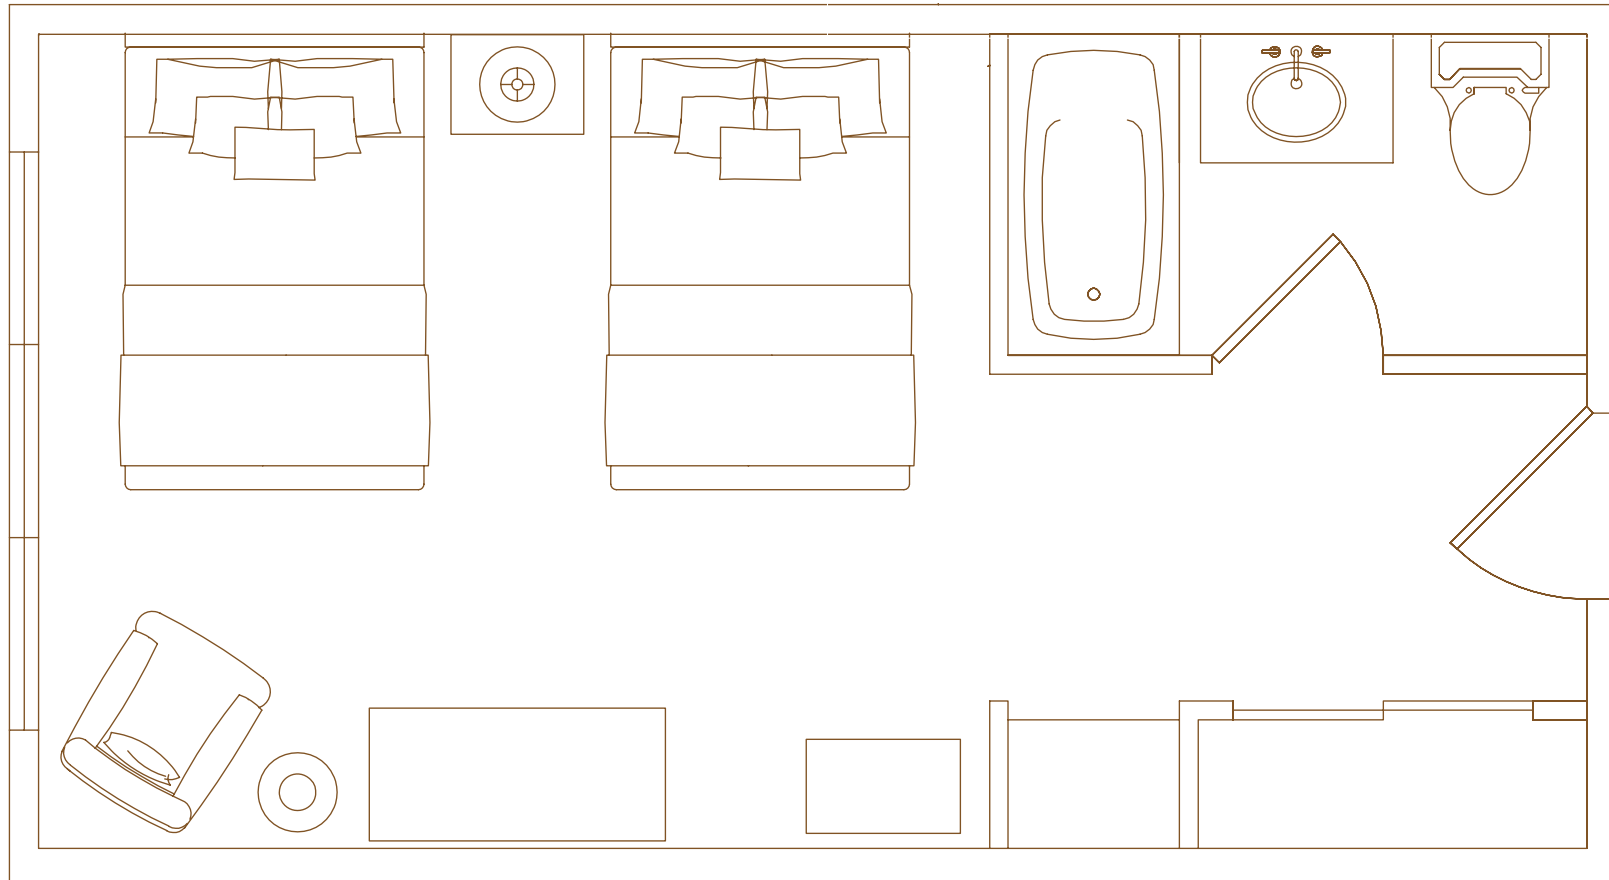

PINYON: CONNECTS TO CUCKOO (LODGE W/1 KING)

SQUARE FEET — 288

STANDARD OCC — 2

MAX OCC — 4

*SHOWER/TUB WILL VARY

66 BRUSH CREEK RANCH ROAD · SARATOGA, WY 82331
307-327-5284 · GUESTSERVICES@BRUSHCREEKRANCH.COM