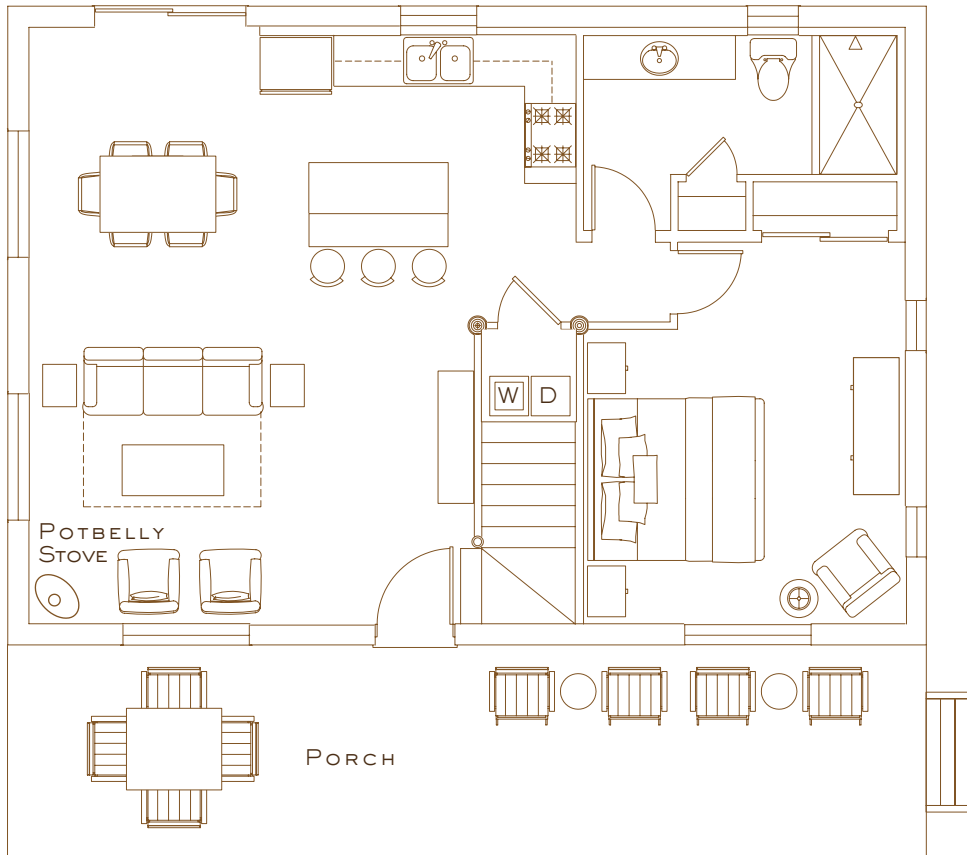

BEDS – KING
 – QUEEN/TWIN BUNK
 – QUEEN/TWIN BUNK
 – QUEEN SLEEPER SOFA

MAIN FLOOR

SECOND FLOOR

66 BRUSH CREEK RANCH ROAD · SARATOGA, WY 82331
 307-327-5284 · GUESTSERVICES@BRUSHCREEKRANCH.COM

LODGE & SPA

AT BRUSH CREEK RANCH

GAMEVIEW CABIN RESIDENCE

BEDROOMS – 2
 BATHROOMS – 2
 SQUARE FEET – 1,192
 STORIES – 2
 STANDARD OCC – 4
 MAX OCC – 7

BEDS – KING
 – QUEEN/TWIN BUNK
 – QUEEN SLEEPER SOFA

MAIN FLOOR

SECOND FLOOR