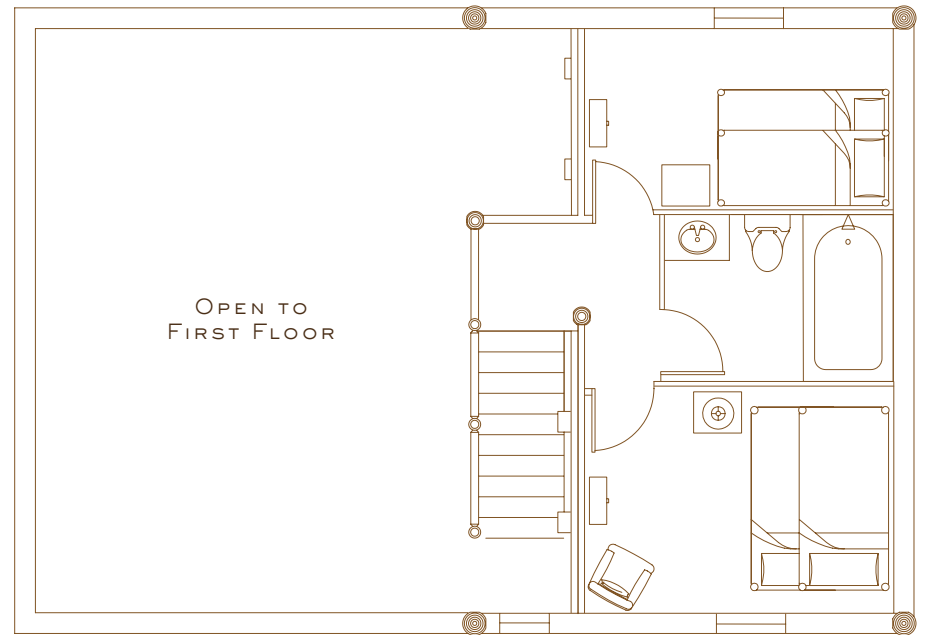

SECOND FLOOR

66 BRUSH CREEK RANCH ROAD · SARATOGA, WY 82331
307-327-5284 · GUESTSERVICES@BRUSHCREEKRANCH.COM