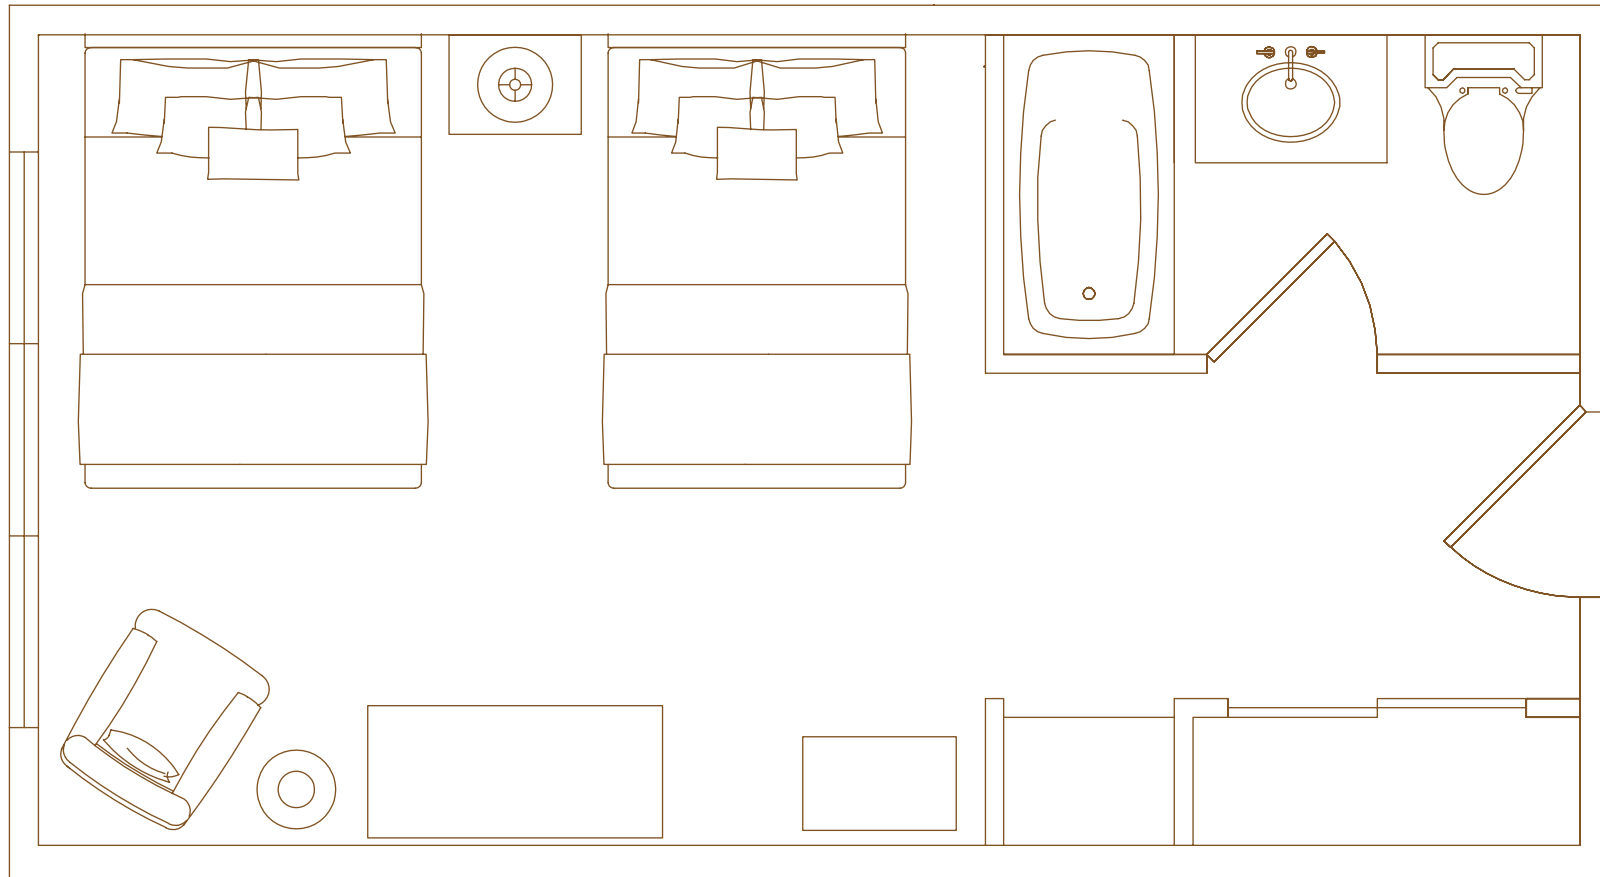

LODGE & SPA

AT BRUSH CREEK RANCH

TRAILHEAD LODGE QUEEN/FULL GUEST ROOMS

1ST FLOOR – LUPINE, SAGEBRUSH

2ND FLOOR – MAGPIE

SQUARE FEET – 288

STANDARD OCC – 2

MAX OCC – 4

*SHOWER/TUB WILL VARY

66 BRUSH CREEK RANCH ROAD · SARATOGA, WY 82331
307-327-5284 · GUESTSERVICES@BRUSHCREEKRANCH.COM

CONDÉ NAST
Traveler
#1 USA RESORT
2014 | 2015 | 2016 | 2017

LEGEND
Preferred
HOTELS & RESORTS