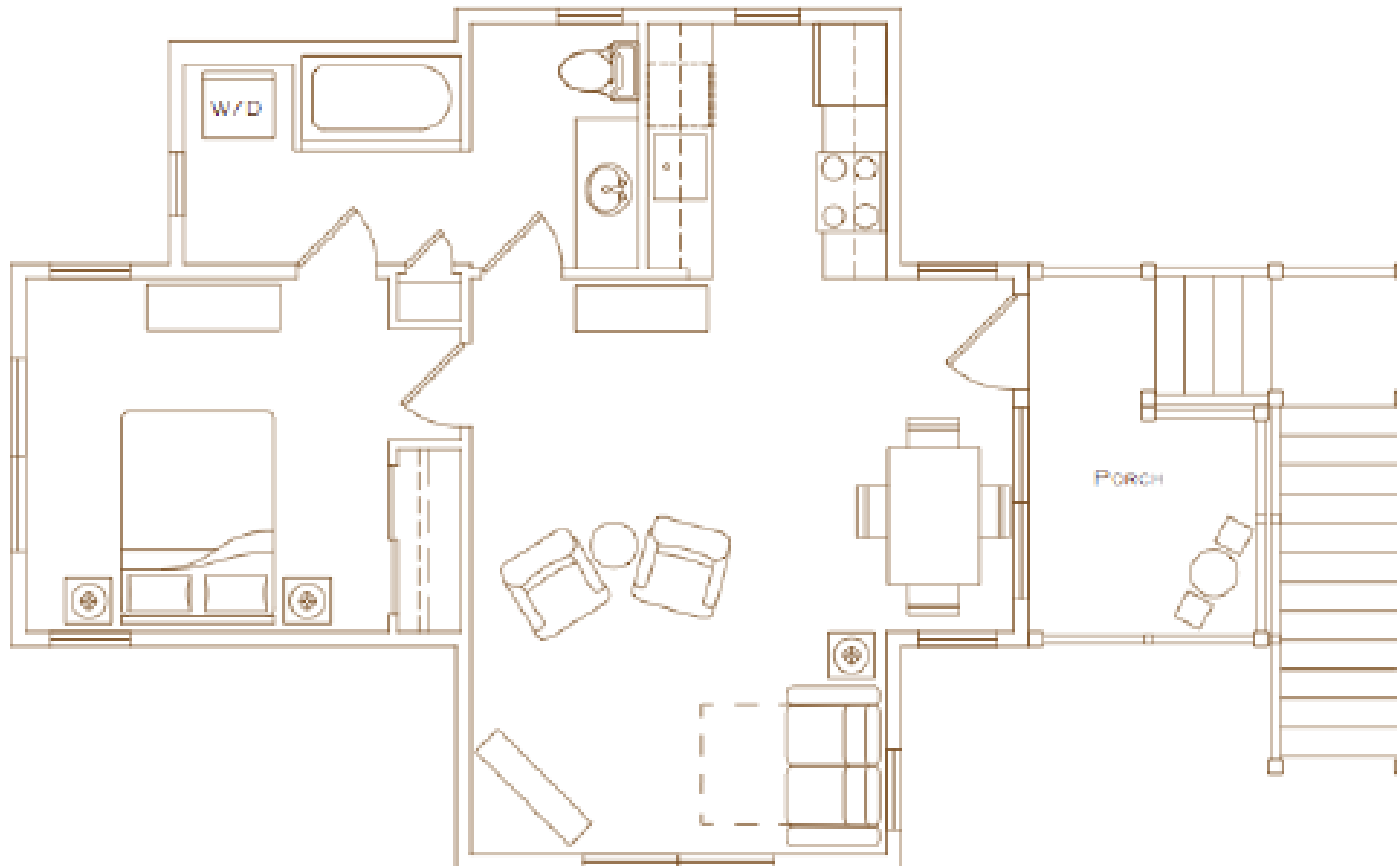

LODGE & SPA

AT BRUSH CREEK RANCH

TENDERFOOT APARTMENT

BEDROOMS – 1

BATHROOMS – 1

SQUARE FEET – 657

STANDARD OCC – 2

MAX OCC – 4

BEDS – QUEEN

– QUEEN SLEEPER SOFA

66 BRUSH CREEK RANCH ROAD · SARATOGA, WY 82331
307-327-5284 · GUESTSERVICES@BRUSHCREEKRANCH.COM

CONDÉ NAST
Traveler
#1 USA RESORT
2014 | 2015 | 2016 | 2017

LEGEND
Preferred
HOTELS & RESORTS