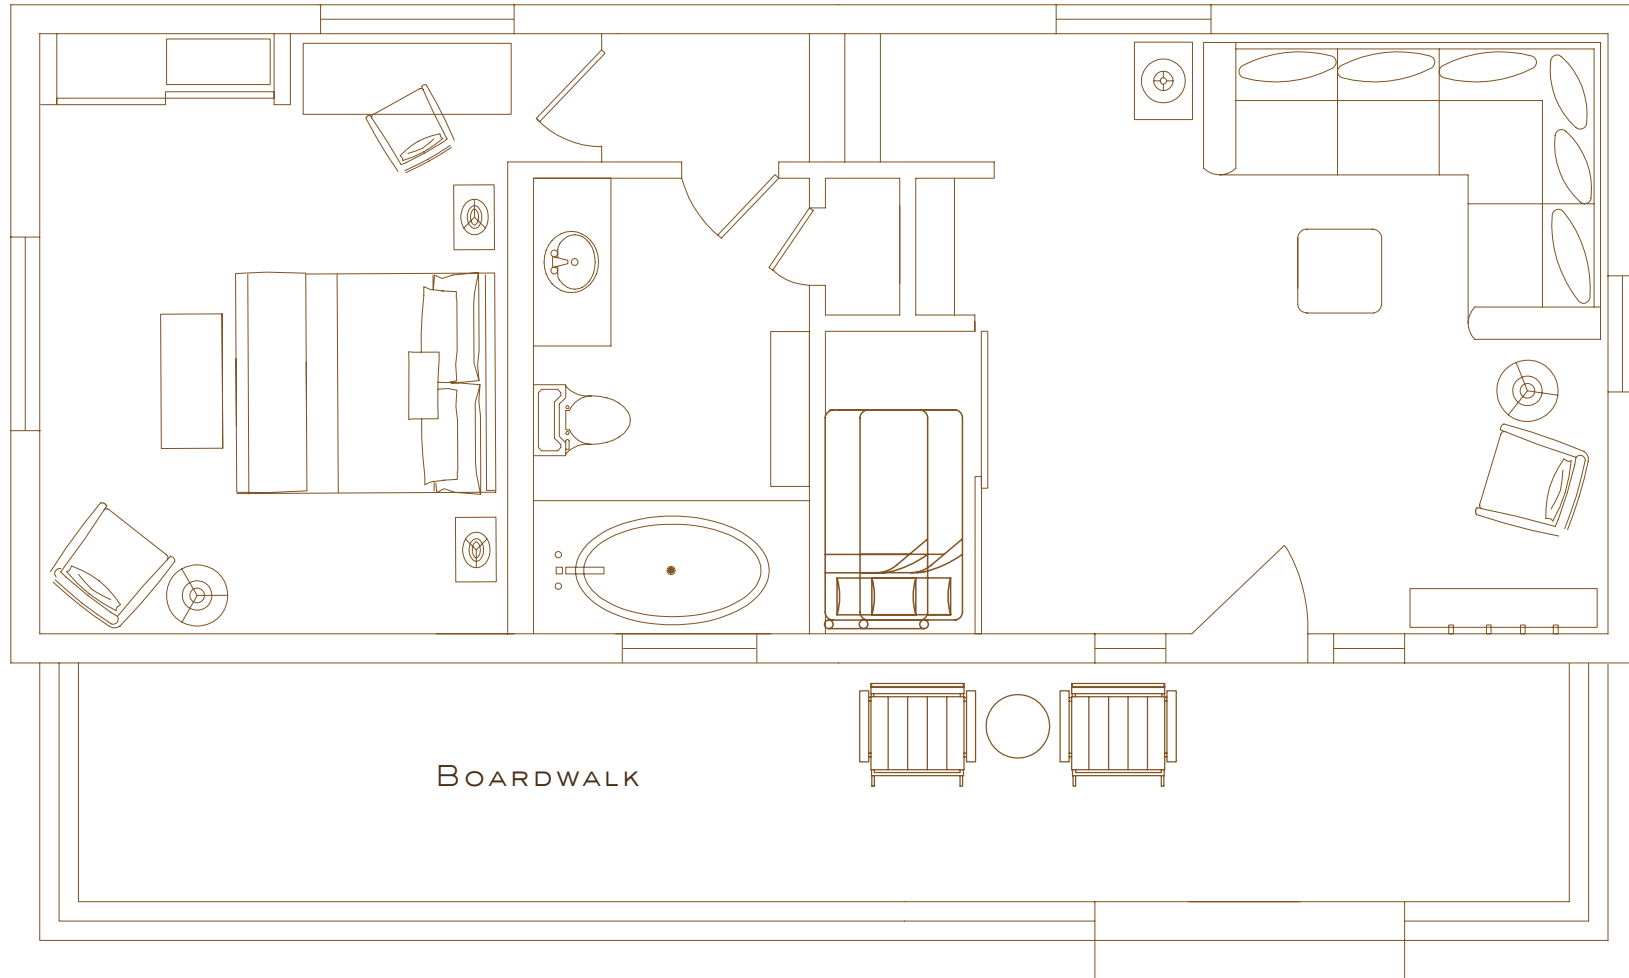

LODGE & SPA

AT BRUSH CREEK RANCH

BLACKSMITH CABIN SUITE

BEDROOMS — 1
BATHROOMS — 1
SQUARE FEET — 650
STORIES — 1
STANDARD OCC — 2
MAX OCC — 4

BEDS — KING
— TWIN/TWIN BUNK

66 BRUSH CREEK RANCH ROAD · SARATOGA, WY 82331
307-327-5284 · GUESTSERVICES@BRUSHCREEKRANCH.COM

CONDÉ NAST
Traveler
#1 USA RESORT
2014 | 2015 | 2016 | 2017

LEGEND
Preferred
HOTELS & RESORTS