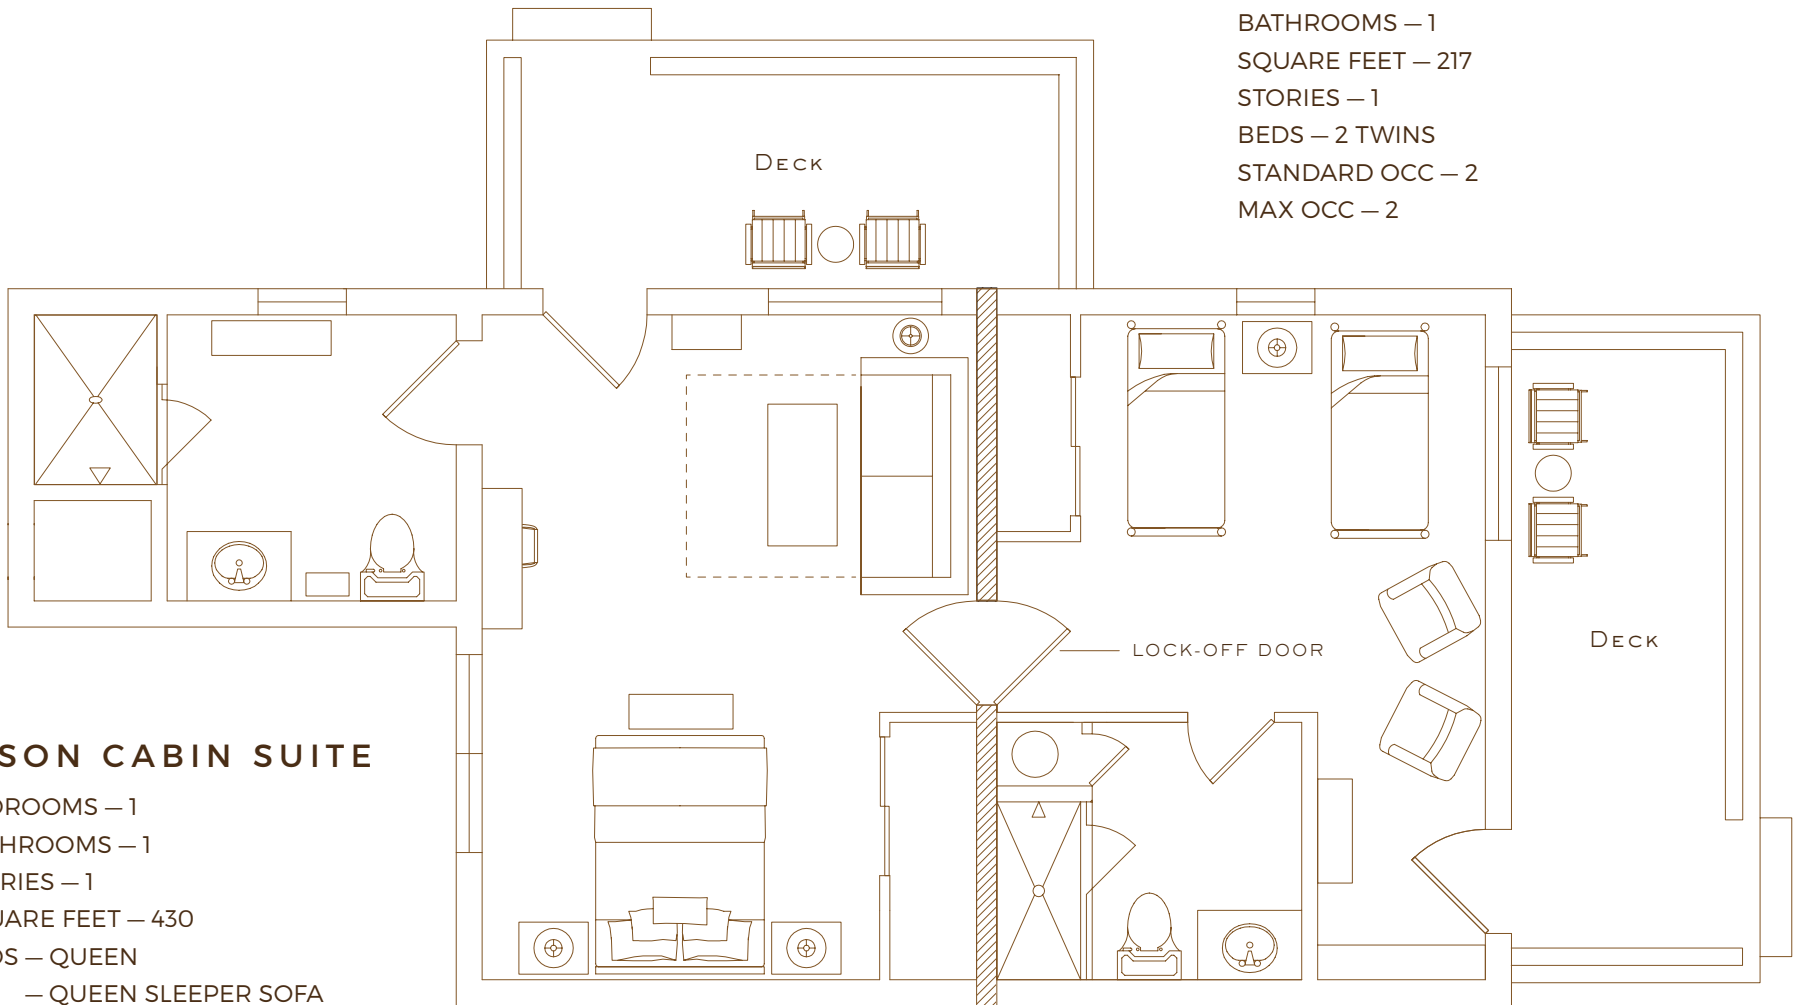

66 BRUSH CREEK RANCH ROAD · SARATOGA, WY 82331
307-327-5284 · GUESTSERVICES@BRUSHCREEKRANCH.COM

LODGE & SPA
AT BRUSH CREEK RANCH

JADE CABIN SUITE

BEDROOMS – 1
BATHROOMS – 1
SQUARE FEET – 217
STORIES – 1
BEDS – 2 TWINS
STANDARD OCC – 2
MAX OCC – 2