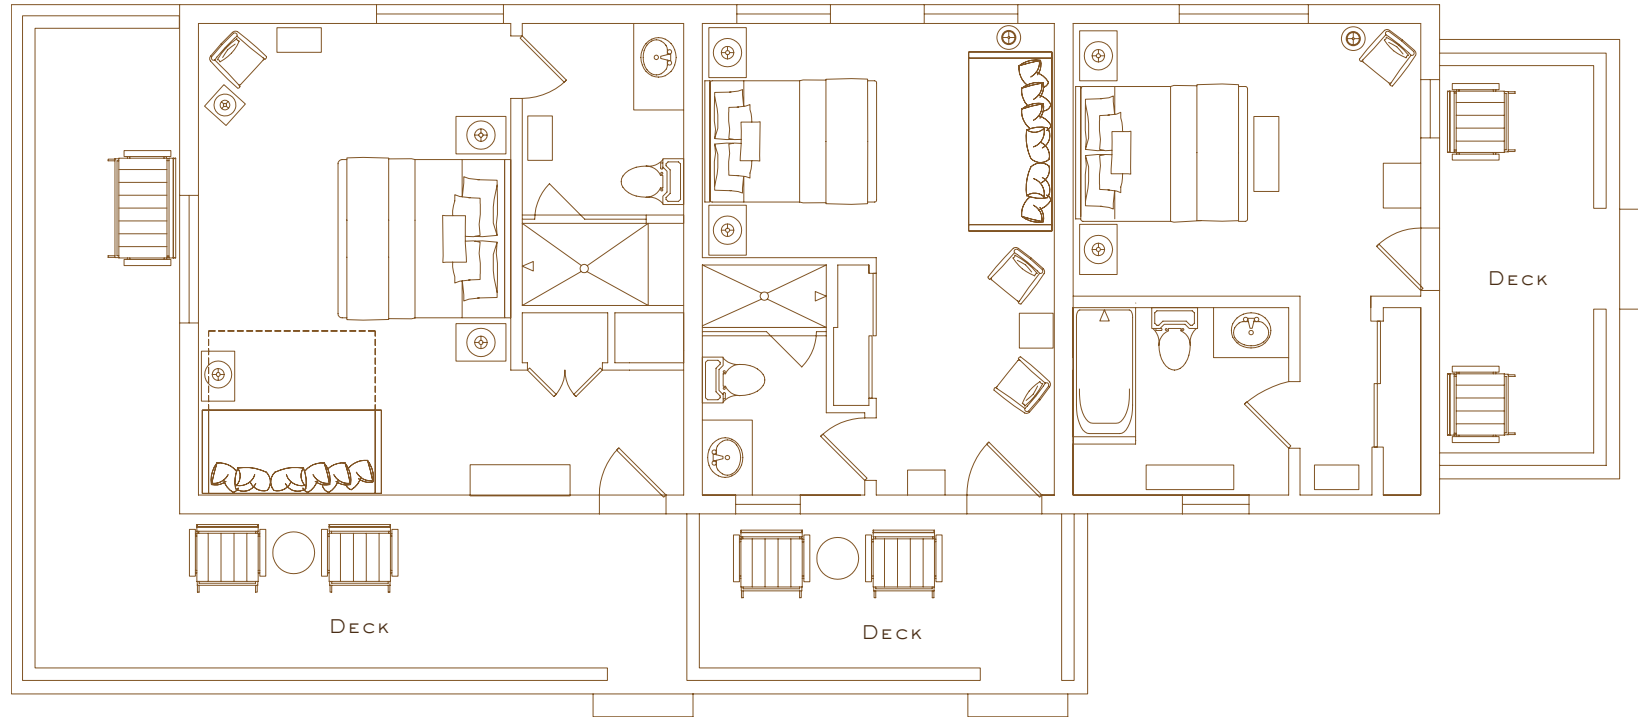

LODGE & SPA

AT BRUSH CREEK RANCH

INDIAN PAINTBRUSH CABIN SUITE

BEDROOMS – 1
BATHROOMS – 1
SQUARE FEET – 409
STORIES – 1
BEDS – KING
– TWIN TRUNDLE
STANDARD OCC – 2
MAX OCC – 4

COTTONWOOD CABIN SUITE

BEDROOMS – 1
BATHROOMS – 1
SQUARE FEET – 303
STORIES – 1
BEDS – QUEEN
– TWIN
STANDARD OCC – 2
MAX OCC – 3

MEADOWLARK CABIN SUITE

BEDROOMS – 1
BATHROOMS – 1
SQUARE FEET – 282
STORIES – 1
BEDS – QUEEN
STANDARD OCC – 2
MAX OCC – 2

66 BRUSH CREEK RANCH ROAD · SARATOGA, WY 82331
307-327-5284 · GUESTSERVICES@BRUSHCREEKRANCH.COM

CONDÉ NAST
Traveler
#1 USA RESORT
2014 | 2015 | 2016 | 2017

LEGEND
Preferred
HOTELS & RESORTS