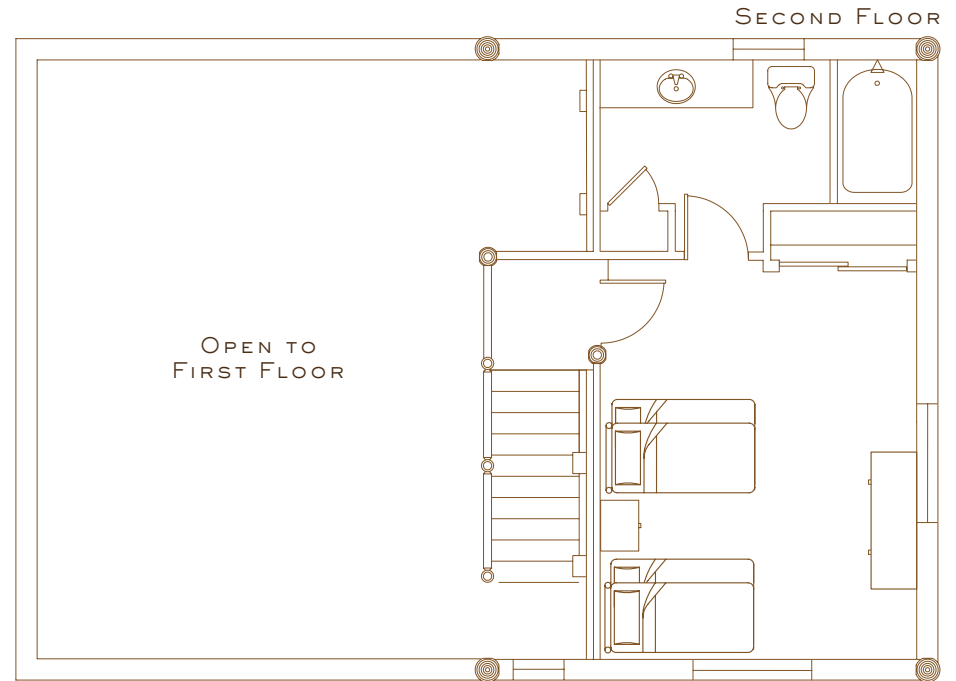

66 BRUSH CREEK RANCH ROAD · SARATOGA, WY 82331
 307-327-5284 · GUESTSERVICES@BRUSHCREEKRANCH.COM

LODGE & SPA

AT BRUSH CREEK RANCH

RAINBOW CABIN RESIDENCE

- BEDROOMS — 2
- BATHROOMS — 2
- SQUARE FEET — 1,192
- STORIES — 2
- STANDARD OCC — 4
- MAX OCC — 8
- BEDS — KING
- TWIN/TWIN BUNKS
- QUEEN SLEEPER SOFA