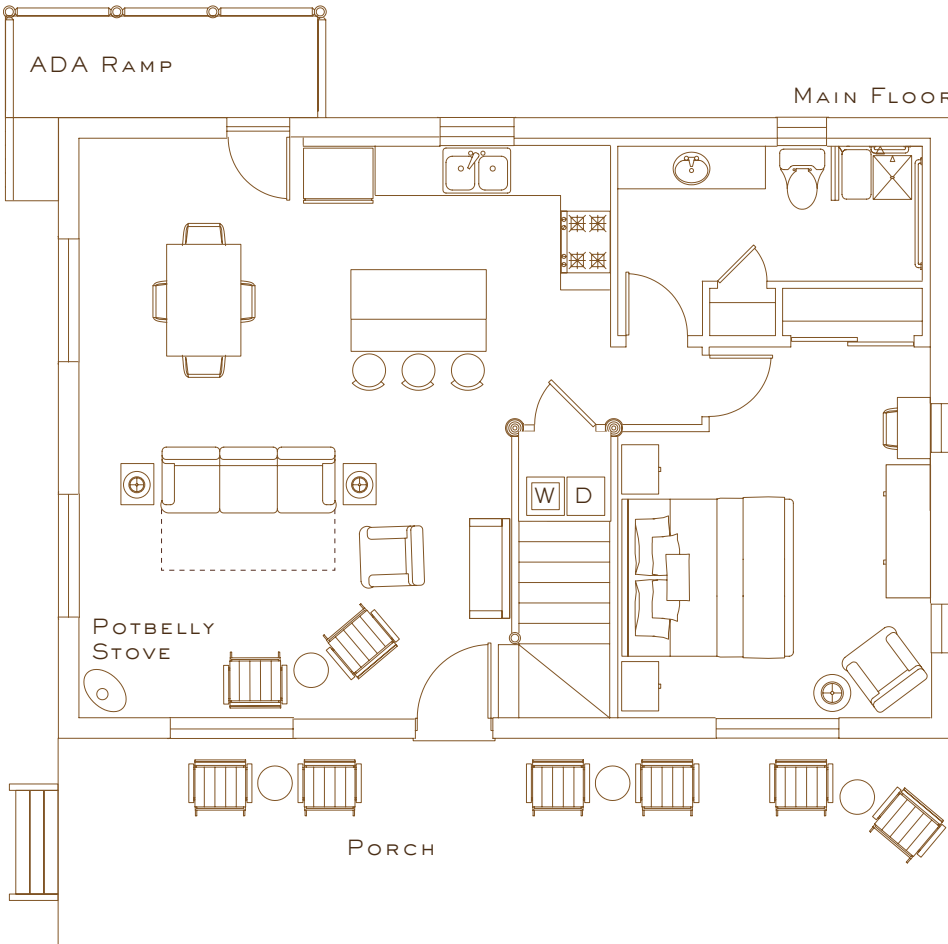

SQUARE FEET — 1,192

STORIES — 2

STANDARD OCC — 4

MAX OCC — 6

BEDS — TWO KINGS

— QUEEN SLEEPER SOFA

66 BRUSH CREEK RANCH ROAD · SARATOGA, WY 82331
307-327-5284 · GUESTSERVICES@BRUSHCREEKRANCH.COM

LODGE & SPA