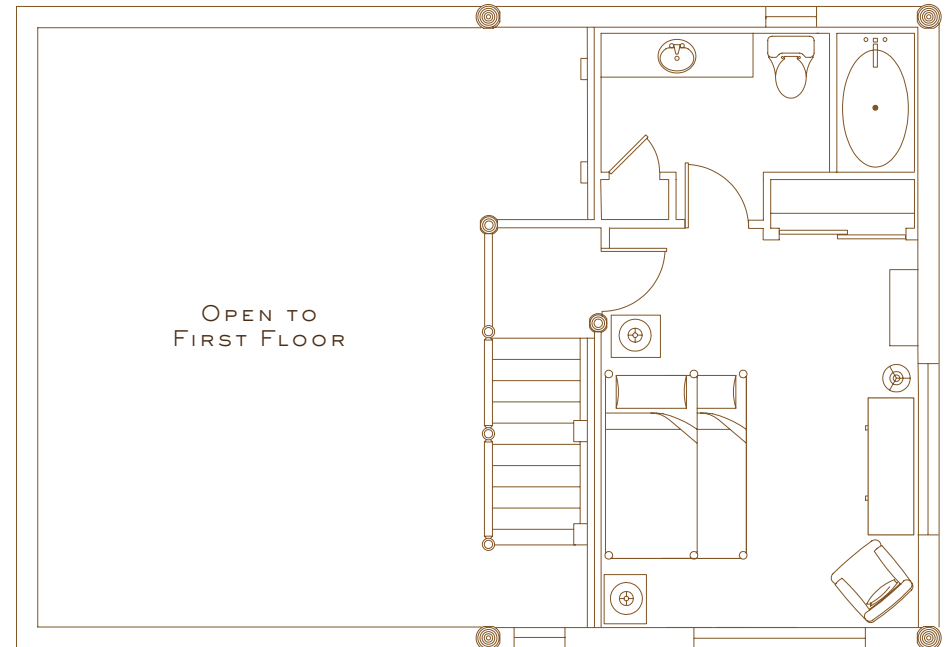

AT BRUSH CREEK RANCH

GAMEVIEW CABIN RESIDENCE

BEDROOMS – 2
 BATHROOMS – 2
 SQUARE FEET – 1,192
 STORIES – 2
 STANDARD OCC – 4
 MAX OCC – 7

BEDS – KING
 – QUEEN/TWIN BUNK
 – QUEEN SLEEPER SOFA

MAIN FLOOR

SECOND FLOOR