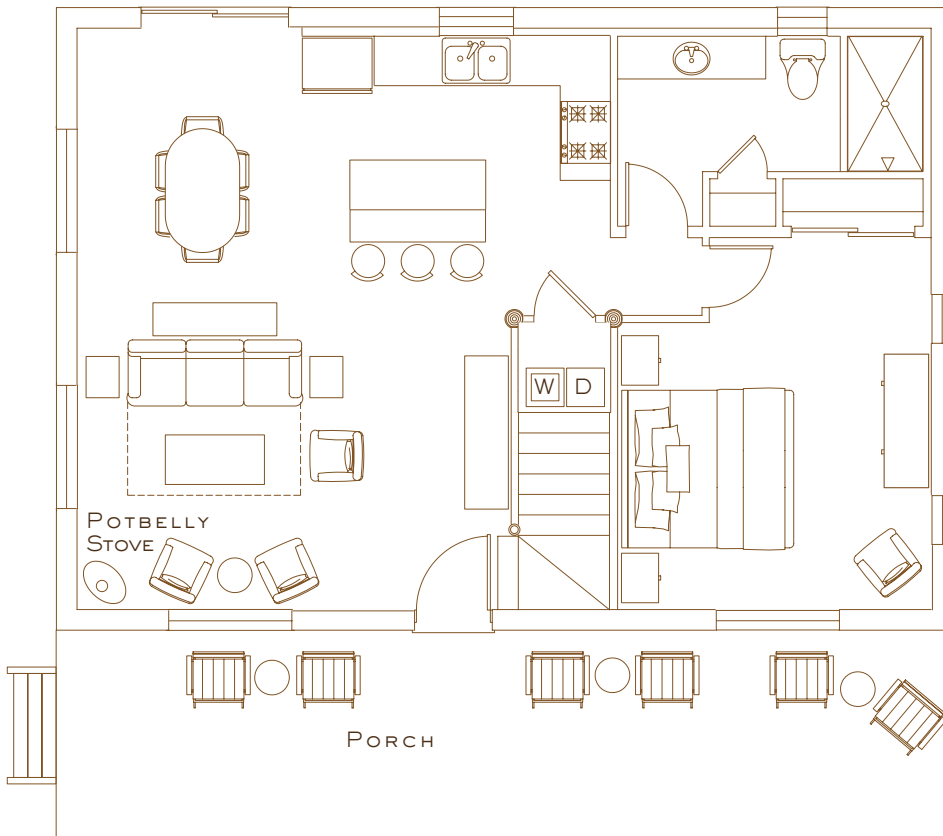

LEGEND
Preferred
HOTELS & RESORTS

LODGE & SPA

AT BRUSH CREEK RANCH

SHERIFF'S CABIN RESIDENCE

- BEDROOMS — 3
- BATHROOMS — 2
- SQUARE FEET — 1,192
- STORIES — 2
- STANDARD OCC — 6
- MAX OCC — 9
- BEDS — KING
- QUEEN
- QUEEN/TWIN BUNK
- QUEEN SLEEPER SOFA

MAIN FLOOR

SECOND FLOOR

66 BRUSH CREEK RANCH ROAD · SARATOGA, WY 82331
307-327-5284 · GUESTSERVICES@BRUSHCREEKRANCH.COM

LODGE & SPA

AT BRUSH CREEK RANCH

BROOKIE CABIN RESIDENCE

BEDROOMS – 3
 BATHROOMS – 2
 SQUARE FEET – 1,192
 STORIES – 2
 STANDARD OCC – 6
 MAX OCC – 10

BEDS – KING
 – QUEEN/TWIN BUNK
 – QUEEN/TWIN BUNK
 – QUEEN SLEEPER SOFA

MAIN FLOOR

SECOND FLOOR

66 BRUSH CREEK RANCH ROAD · SARATOGA, WY 82331
 307-327-5284 · GUESTSERVICES@BRUSHCREEKRANCH.COM

LODGE & SPA