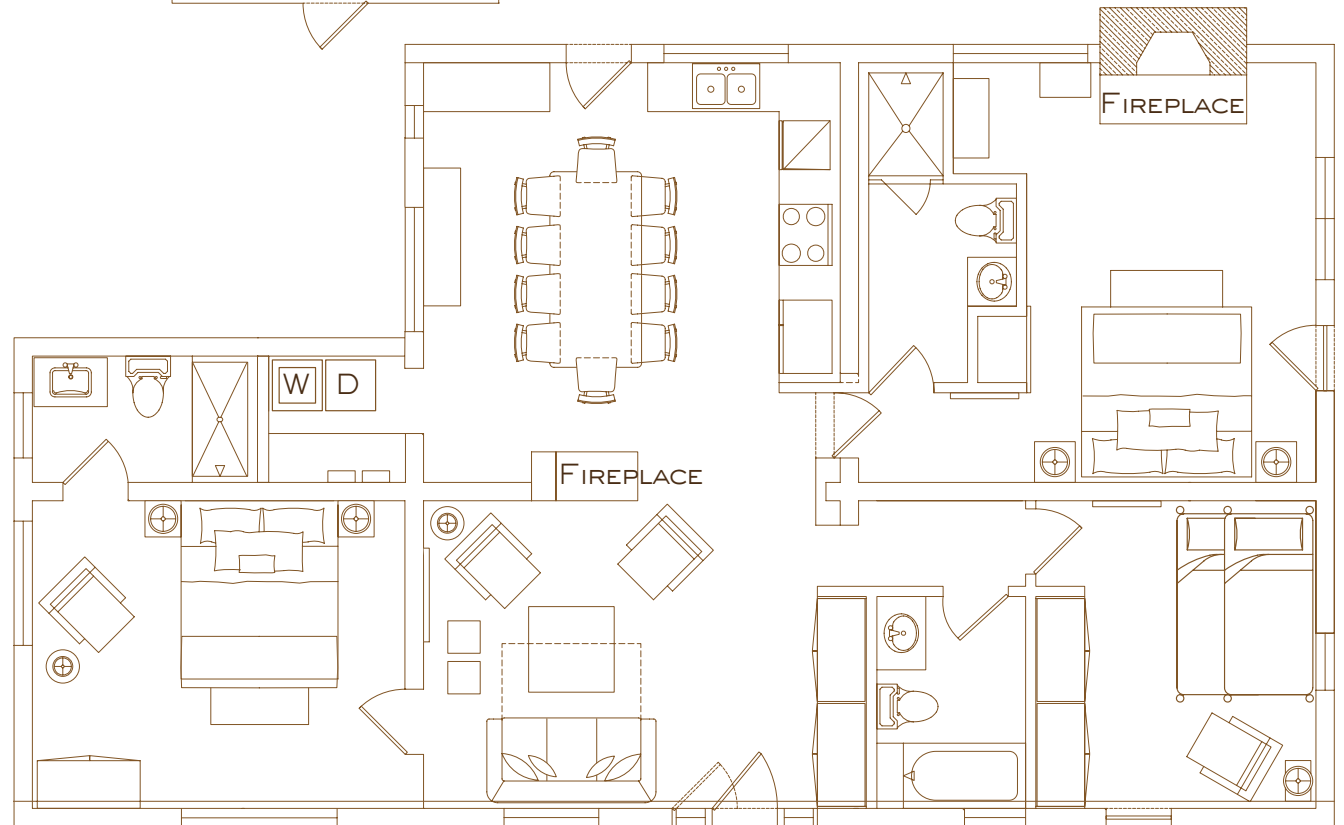

LODGE & SPA

AT BRUSH CREEK RANCH

KINTA'S CABIN RESIDENCE

- BEDROOMS – 3
- BATHROOMS – 3
- SQUARE FEET – 1,536
- STORIES – 1
- BEDS – KING
  - QUEEN
  - FULL/TWIN BUNK
  - QUEEN SLEEPER SOFA
- STANDARD OCC – 6
- MAX OCC – 10

ICE HOUSE GUEST ROOM

- QUEEN BED
- NO BATHROOM

ICE HOUSE GUEST ROOM

66 BRUSH CREEK RANCH ROAD · SARATOGA, WY 82331
307-327-5284 · GUESTSERVICES@BRUSHCREEKRANCH.COM

CONDÉ NAST
Traveler
#1 USA RESORT
2014 | 2015 | 2016 | 2017

LEGEND
Preferred
HOTELS & RESORTS