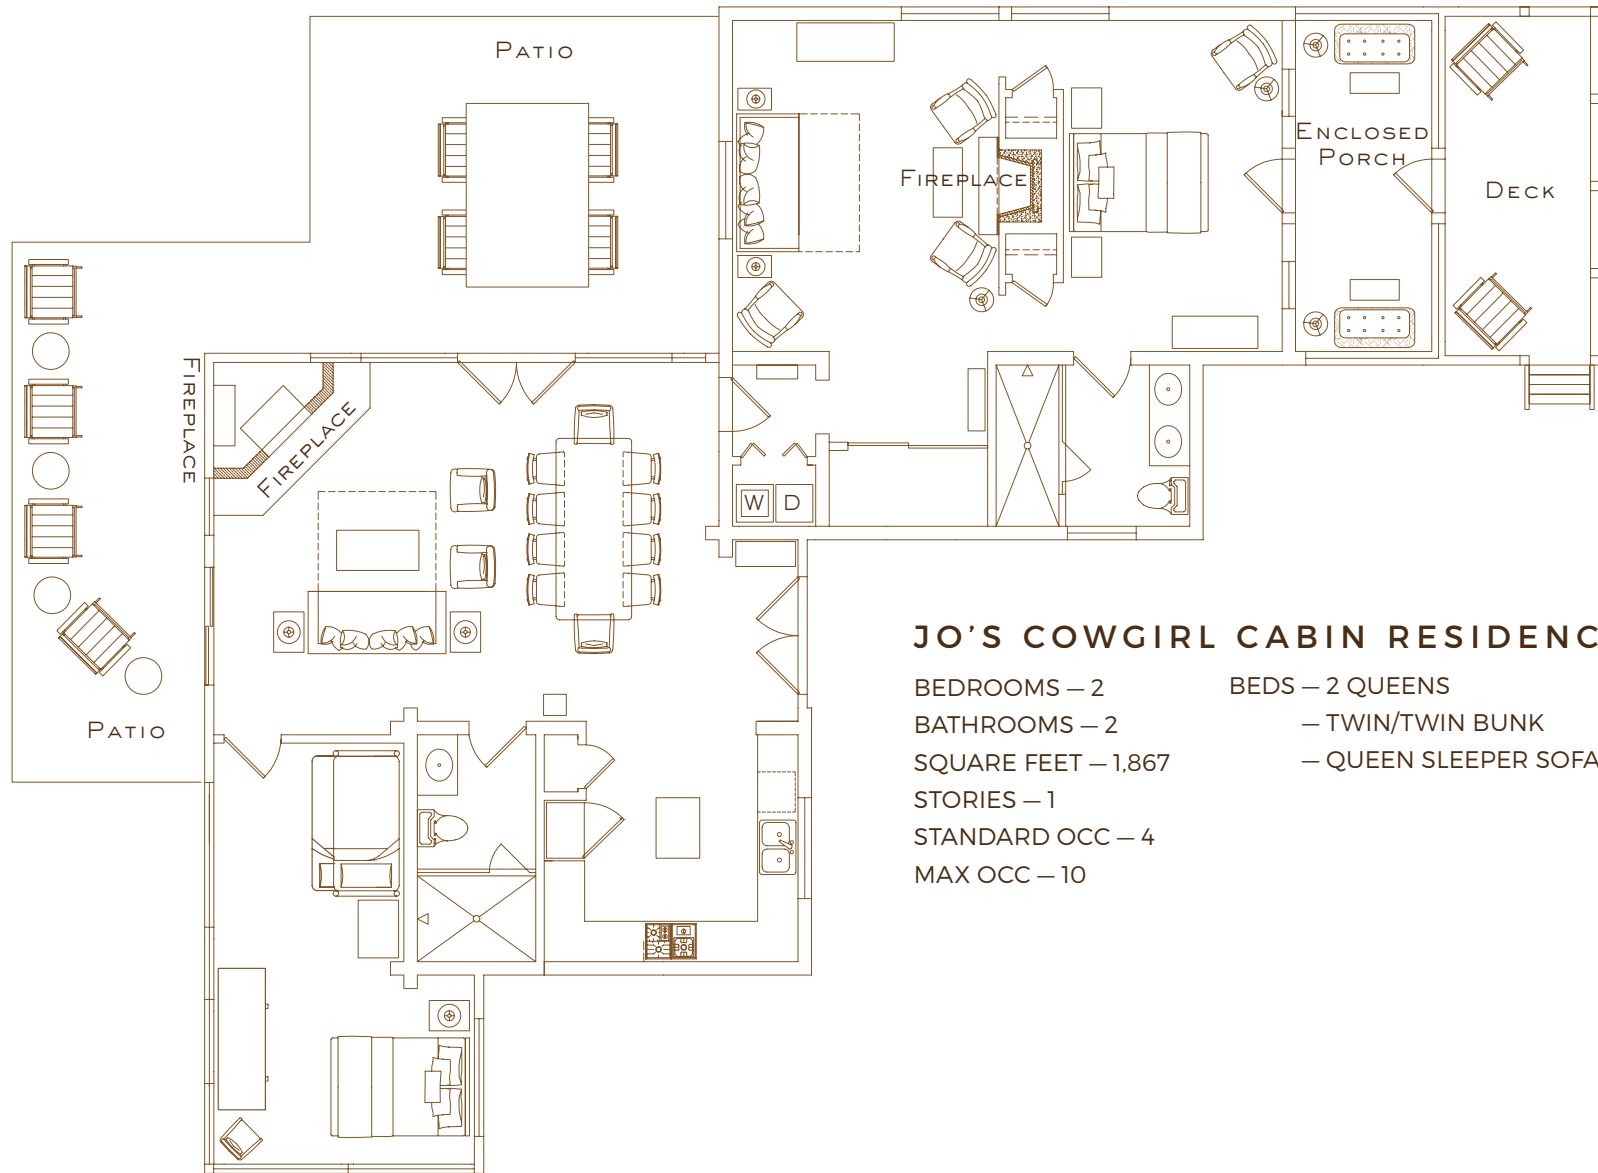

CONDÉ NAST
Traveler
#1 USA RESORT
2014 | 2015 | 2016 | 2017

LEGEND
Preferred
HOTELS & RESORTS

LODGE & SPA

AT BRUSH CREEK RANCH

JO'S COWGIRL CABIN RESIDENCE

- BEDROOMS – 2
- BATHROOMS – 2
- SQUARE FEET – 1,867
- STORIES – 1
- STANDARD OCC – 4
- MAX OCC – 10
- BEDS – 2 QUEENS
- TWIN/TWIN BUNK
- QUEEN SLEEPER SOFA