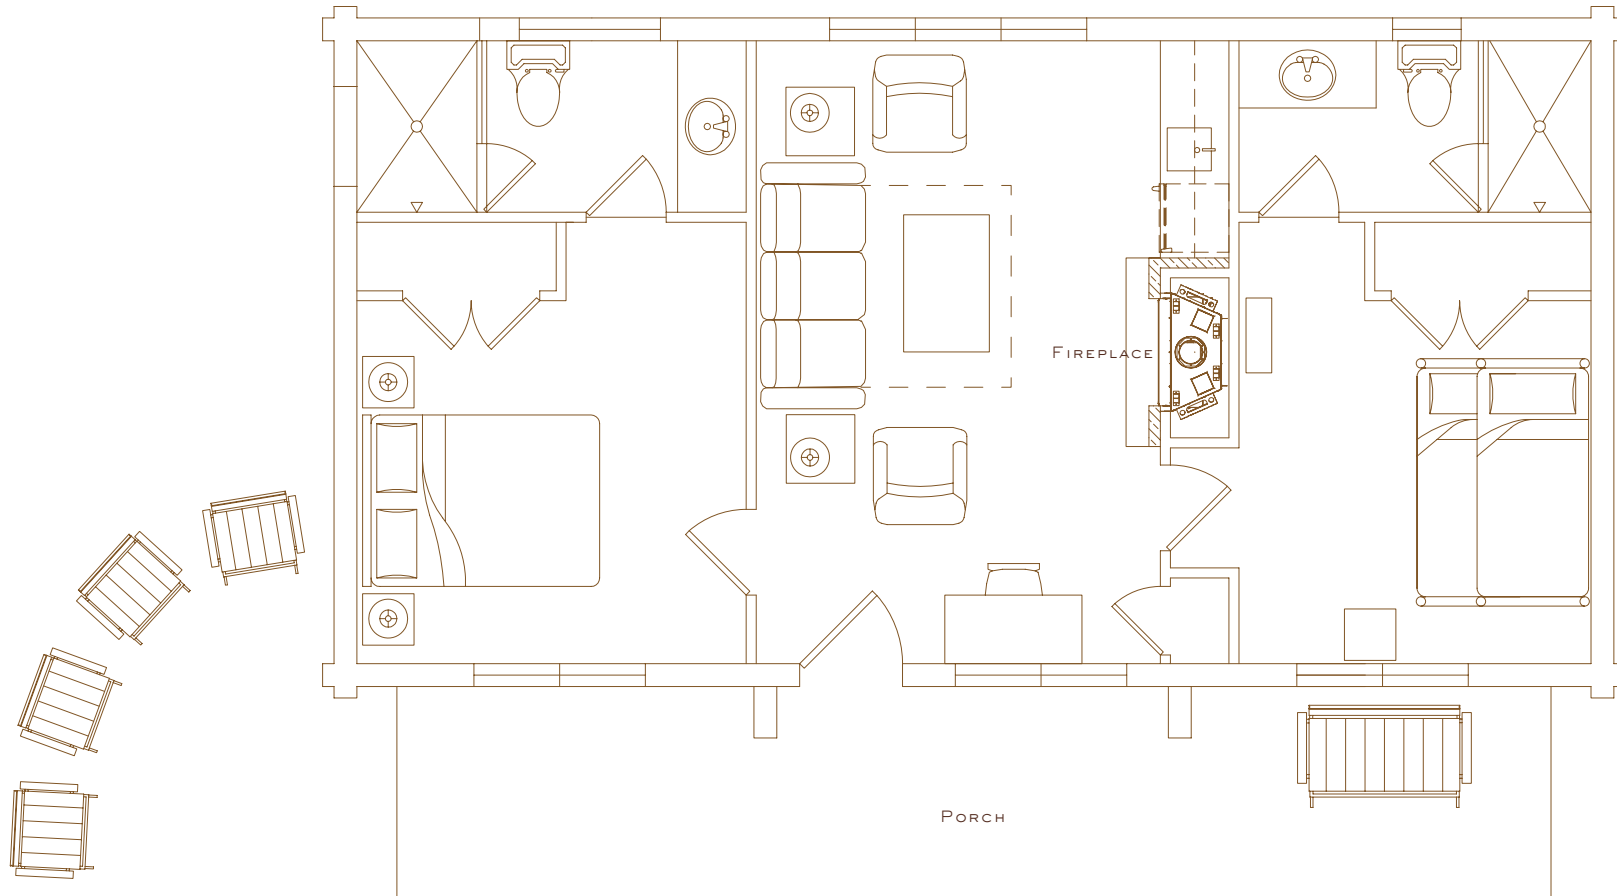

LODGE & SPA

AT BRUSH CREEK RANCH

STAGECOACH CABIN RESIDENCE

BEDROOMS – 2
BATHROOMS – 2
SQUARE FEET – 737
STORIES – 1
STANDARD OCC – 4
MAX OCC – 7

BEDS – QUEEN
– QUEEN/TWIN BUNK
– QUEEN SLEEPER SOFA

66 BRUSH CREEK RANCH ROAD · SARATOGA, WY 82331
307-327-5284 · GUESTSERVICES@BRUSHCREEKRANCH.COM

CONDÉ NAST
Traveler
#1 USA RESORT
2014 | 2015 | 2016 | 2017

LEGEND
Preferred
HOTELS & RESORTS