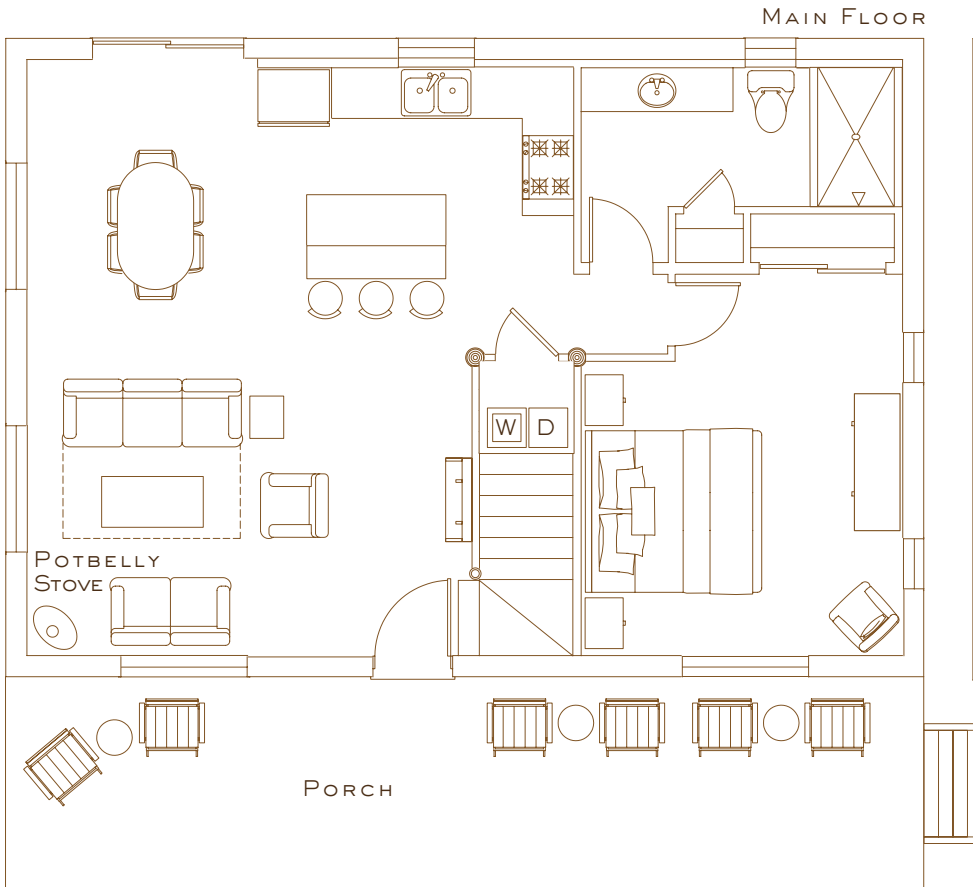

66 BRUSH CREEK RANCH ROAD · SARATOGA, WY 82331
 307-327-5284 · GUESTSERVICES@BRUSHCREEKRANCH.COM

LODGE & SPA

AT BRUSH CREEK RANCH

RAINBOW CABIN RESIDENCE

- BEDROOMS — 2
- BATHROOMS — 2
- SQUARE FEET — 1,192
- STORIES — 2
- STANDARD OCC — 4
- MAX OCC — 8
- BEDS — KING
- TWIN/TWIN BUNKS
- QUEEN SLEEPER SOFA