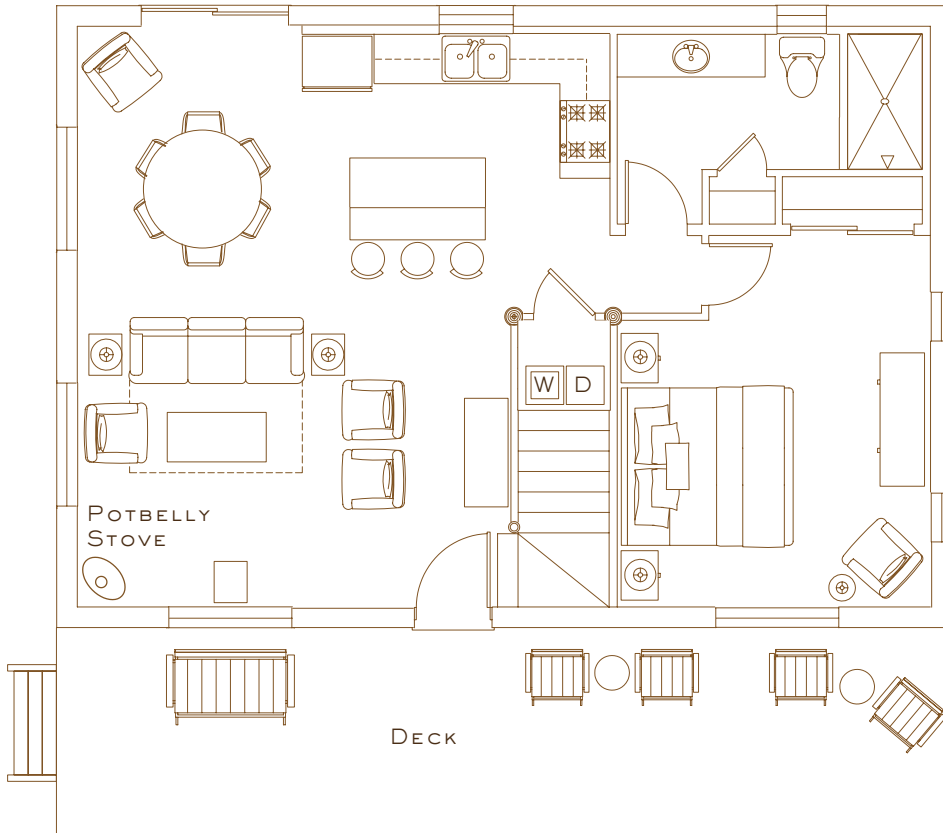

LODGE & SPA

AT BRUSH CREEK RANCH

SHERIFF'S CABIN RESIDENCE

- BEDROOMS — 3
- BATHROOMS — 2
- SQUARE FEET — 1,192
- STORIES — 2
- STANDARD OCC — 6
- MAX OCC — 9
- BEDS — KING
- QUEEN
- QUEEN/TWIN BUNK
- QUEEN SLEEPER SOFA

MAIN FLOOR