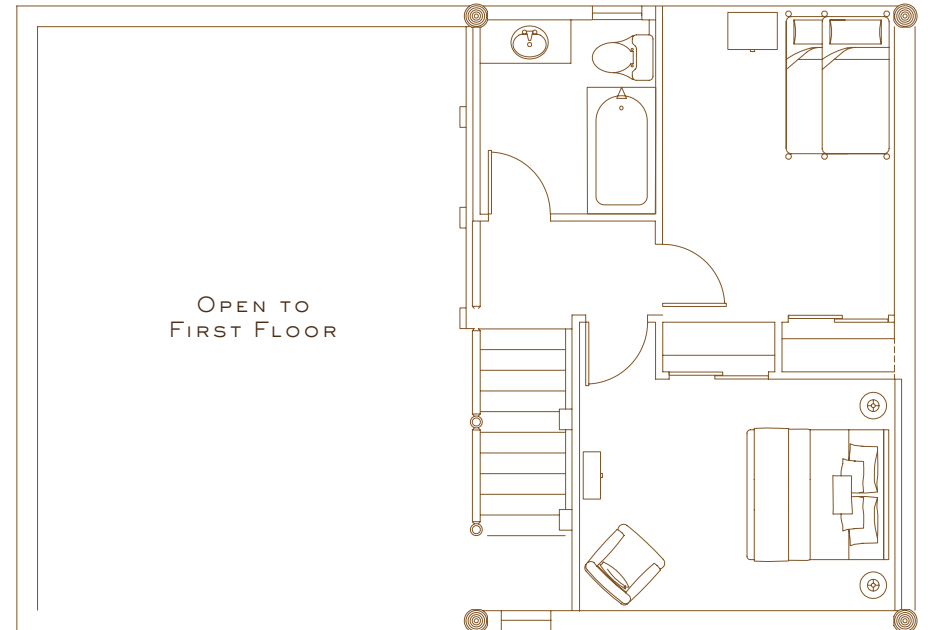

SECOND FLOOR

66 BRUSH CREEK RANCH ROAD · SARATOGA, WY 82331
307-327-5284 · GUESTSERVICES@BRUSHCREEKRANCH.COM