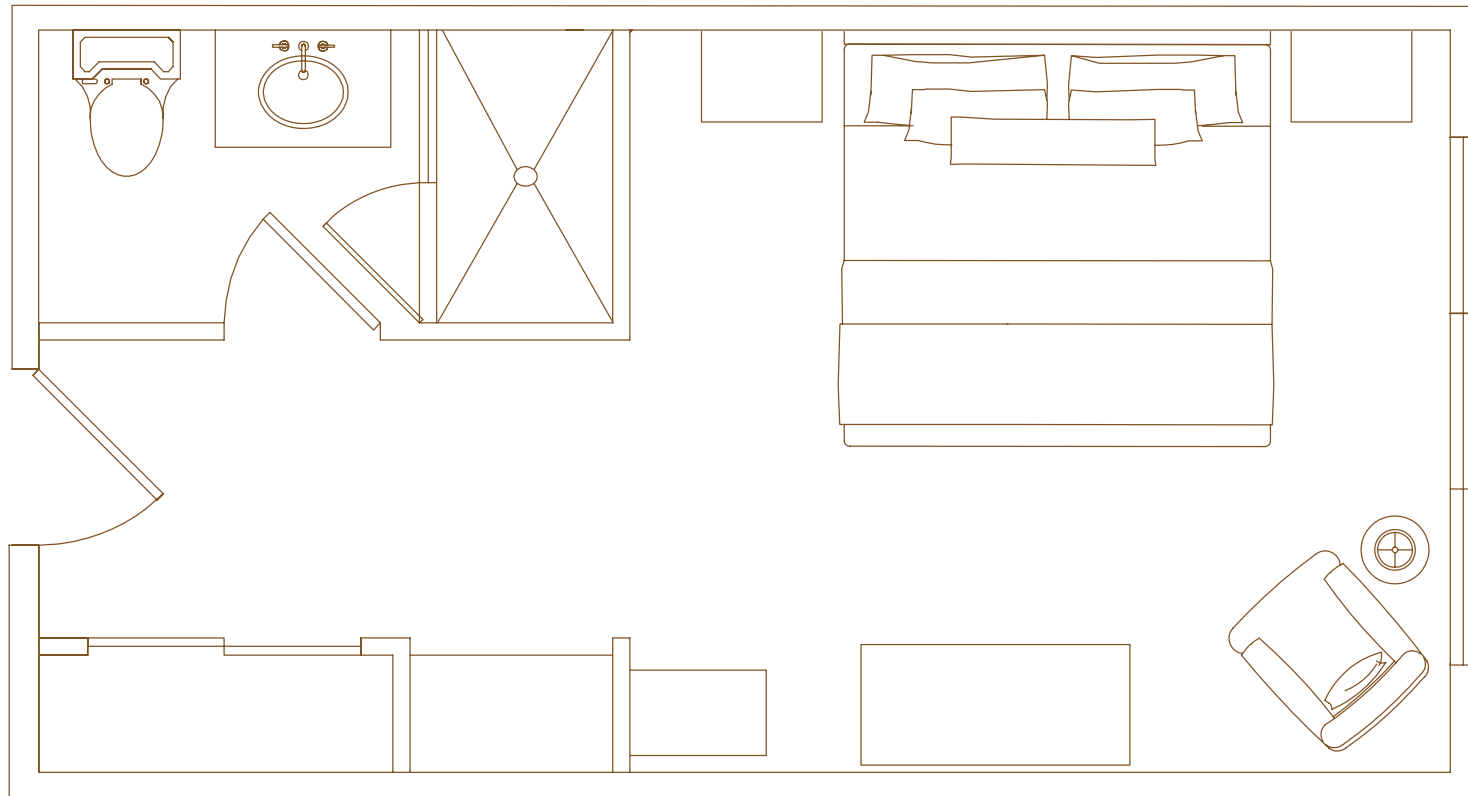

HUMMINGBIRD: CONNECTS TO CEDAR (LODGE W/ 2 FULL BEDS)

CUCKOO: CONNECTS TO PINYON (LODGE W/ 2 FULL BEDS)

SQUARE FEET – 288

STANDARD OCC – 2

MAX OCC – 2

*SHOWER/TUB WILL VARY

66 BRUSH CREEK RANCH ROAD · SARATOGA, WY 82331
307-327-5284 · GUESTSERVICES@BRUSHCREEKRANCH.COM