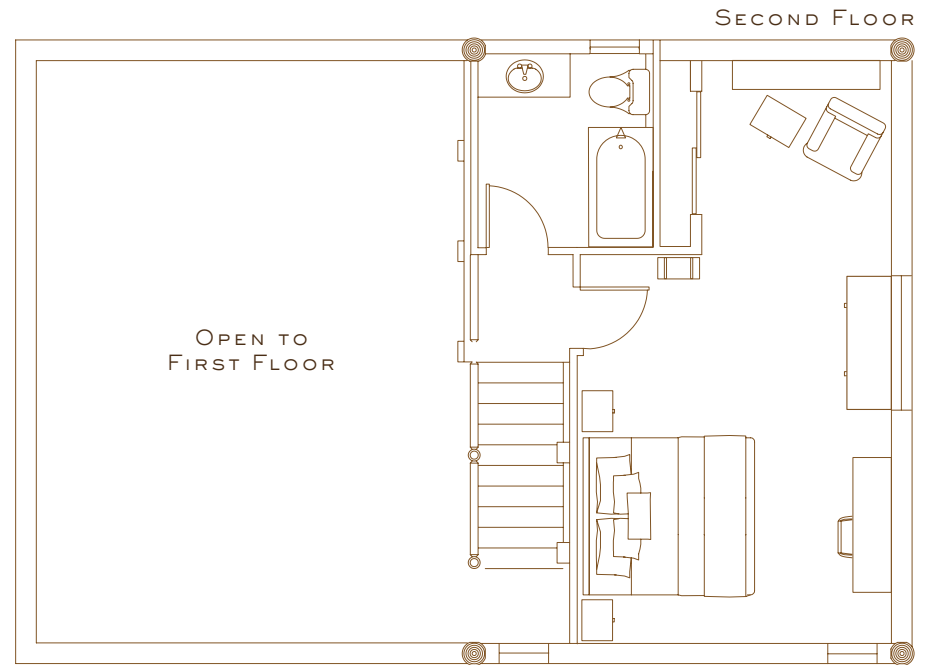

SQUARE FEET — 1,192

STORIES — 2

STANDARD OCC — 4

MAX OCC — 6

BEDS — TWO KINGS

— QUEEN SLEEPER SOFA

66 BRUSH CREEK RANCH ROAD · SARATOGA, WY 82331
307-327-5284 · GUESTSERVICES@BRUSHCREEKRANCH.COM

LODGE & SPA