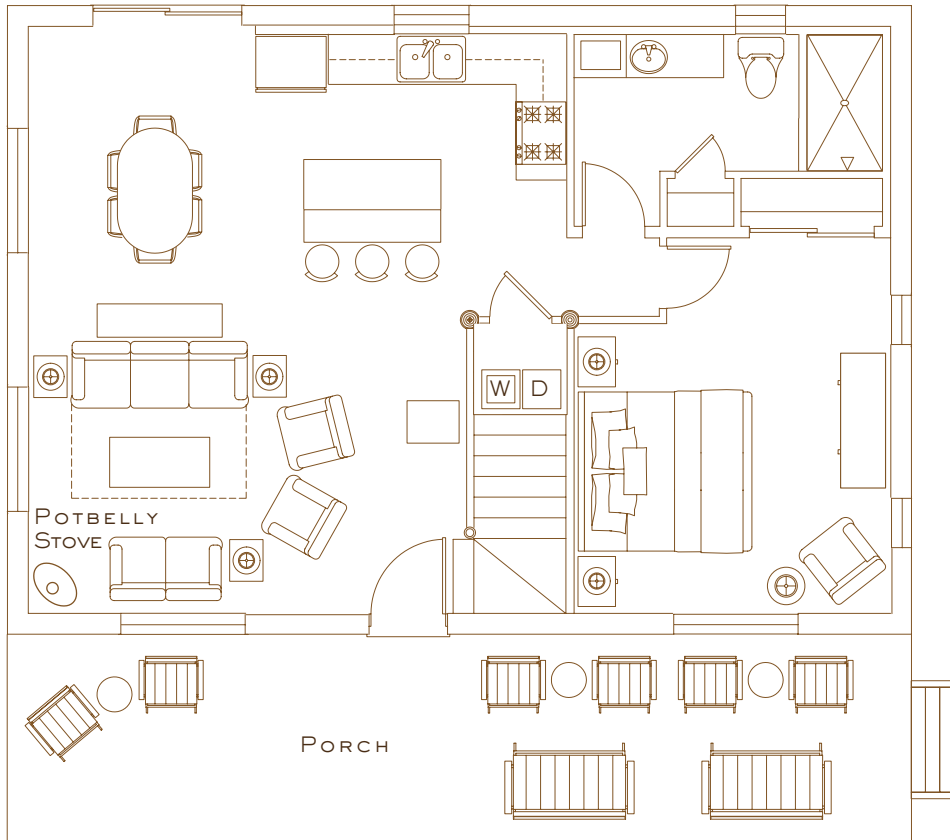

LODGE & SPA

AT BRUSH CREEK RANCH

ANGLERS CABIN RESIDENCE

BEDROOMS — 3
BATHROOMS — 2
SQUARE FEET — 1,192
STORIES — 2
STANDARD OCC — 6
MAX OCC — 8

BEDS — KING
— FULL/TWIN BUNK
— TWIN/TWIN BUNK
— QUEEN SLEEPER SOFA

MAIN FLOOR