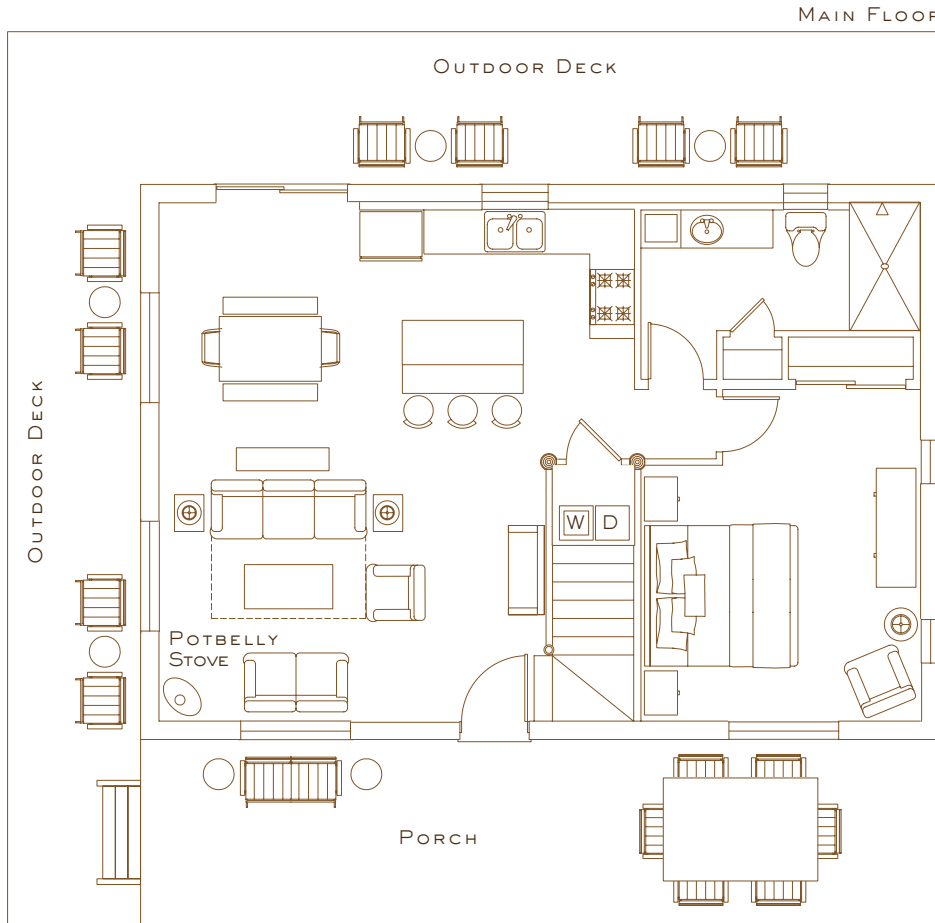

LODGE & SPA

AT BRUSH CREEK RANCH

GRANDVIEW CABIN RESIDENCE

- | | |
|---------------------|----------------------|
| BEDROOMS – 3 | BEDS – KING |
| BATHROOMS – 2 | – QUEEN |
| SQUARE FEET – 1,192 | – TWIN/TWIN BUNK |
| STORIES – 2 | – QUEEN SLEEPER SOFA |
| STANDARD OCC – 6 | |
| MAX OCC – 8 | |