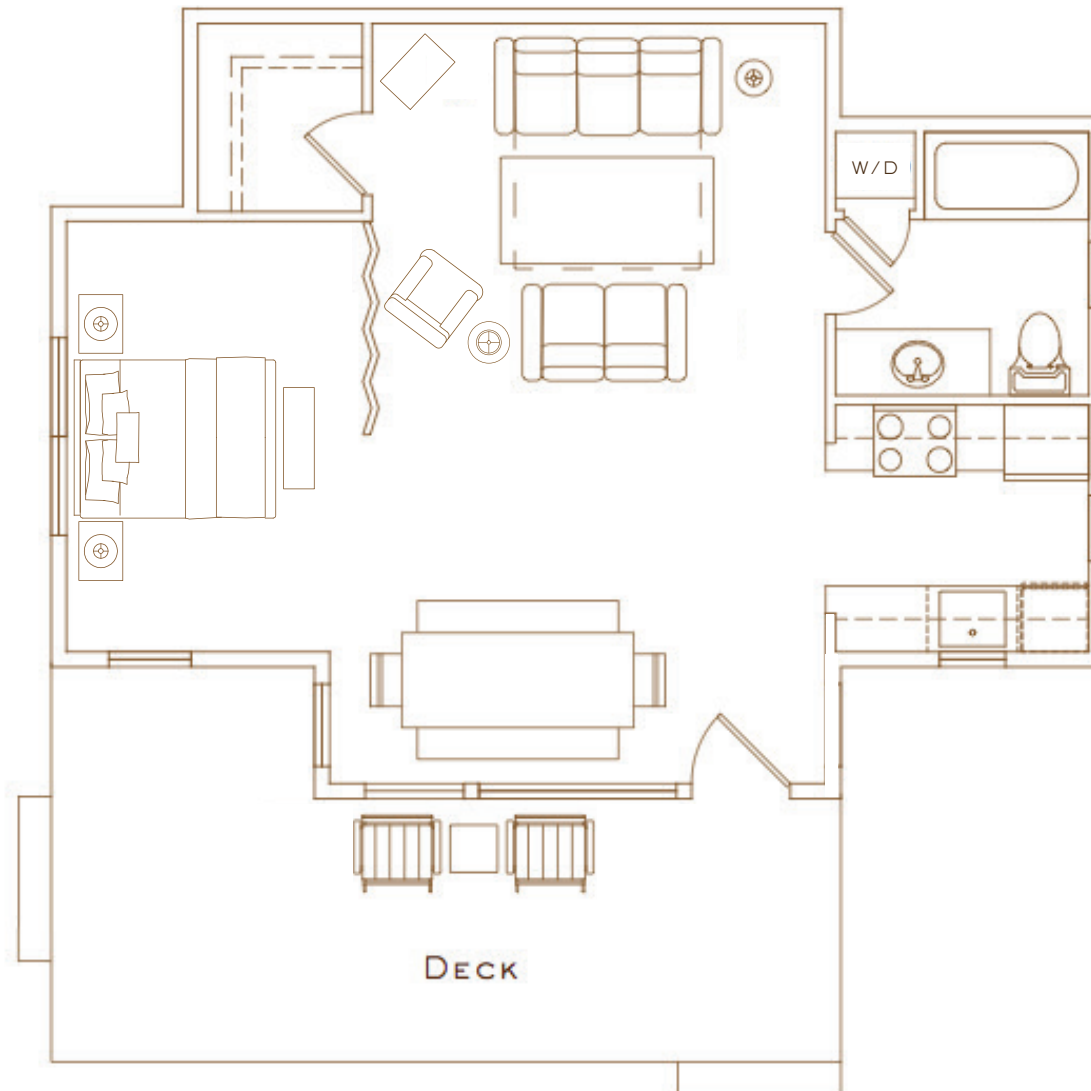

LODGE & SPA

AT BRUSH CREEK RANCH

TRAILBOSS APARTMENT

BEDROOMS — 1

BATHROOMS — 1

SQUARE FEET — 657

BEDS — KING

— QUEEN SLEEPER SOFA

STANDARD OCC — 2

MAX OCC — 4

66 BRUSH CREEK RANCH ROAD · SARATOGA, WY 82331
307-327-5284 · GUESTSERVICES@BRUSHCREEKRANCH.COM

CONDÉ NAST
Traveler
#1 USA RESORT
2014 | 2015 | 2016 | 2017

LEGEND
Preferred
HOTELS & RESORTS