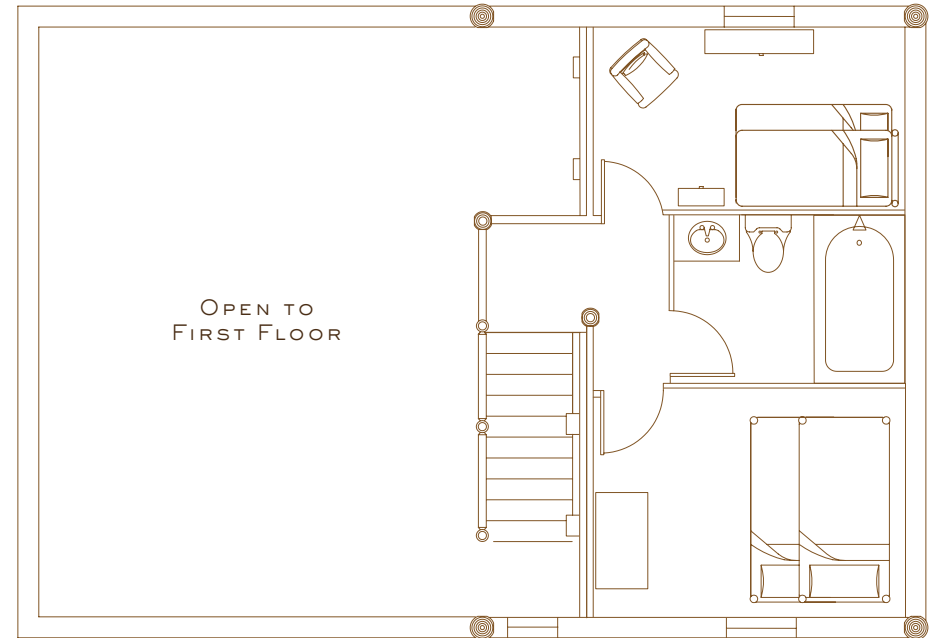

SECOND FLOOR

66 BRUSH CREEK RANCH ROAD · SARATOGA, WY 82331
307-327-5284 · GUESTSERVICES@BRUSHCREEKRANCH.COM

CONDÉ NAST
Traveler
#1 USA RESORT
2014 | 2015 | 2016 | 2017

LEGEND
Preferred
HOTELS & RESORTS