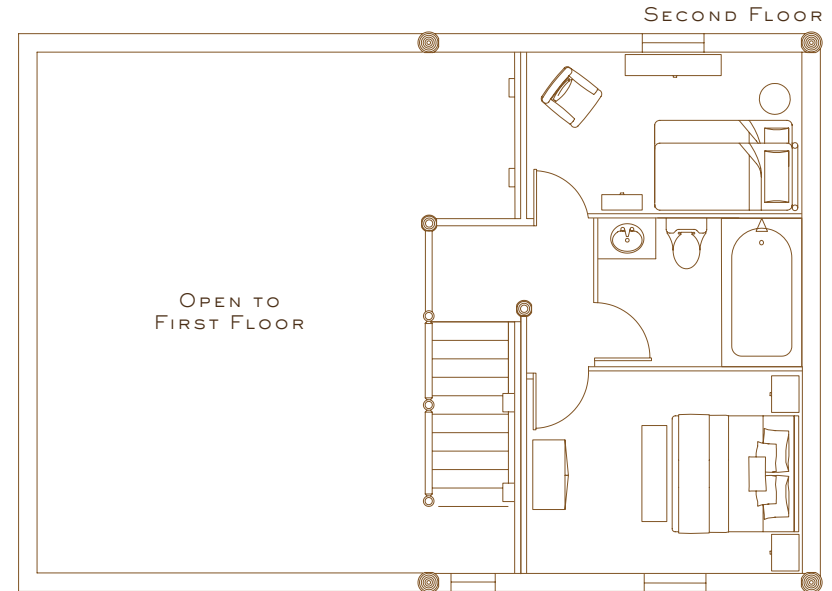

LODGE & SPA

AT BRUSH CREEK RANCH

GRANDVIEW CABIN RESIDENCE

- | | |
|---------------------|----------------------|
| BEDROOMS – 3 | BEDS – KING |
| BATHROOMS – 2 | – QUEEN |
| SQUARE FEET – 1,192 | – TWIN/TWIN BUNK |
| STORIES – 2 | – QUEEN SLEEPER SOFA |
| STANDARD OCC – 6 | |
| MAX OCC – 8 | |