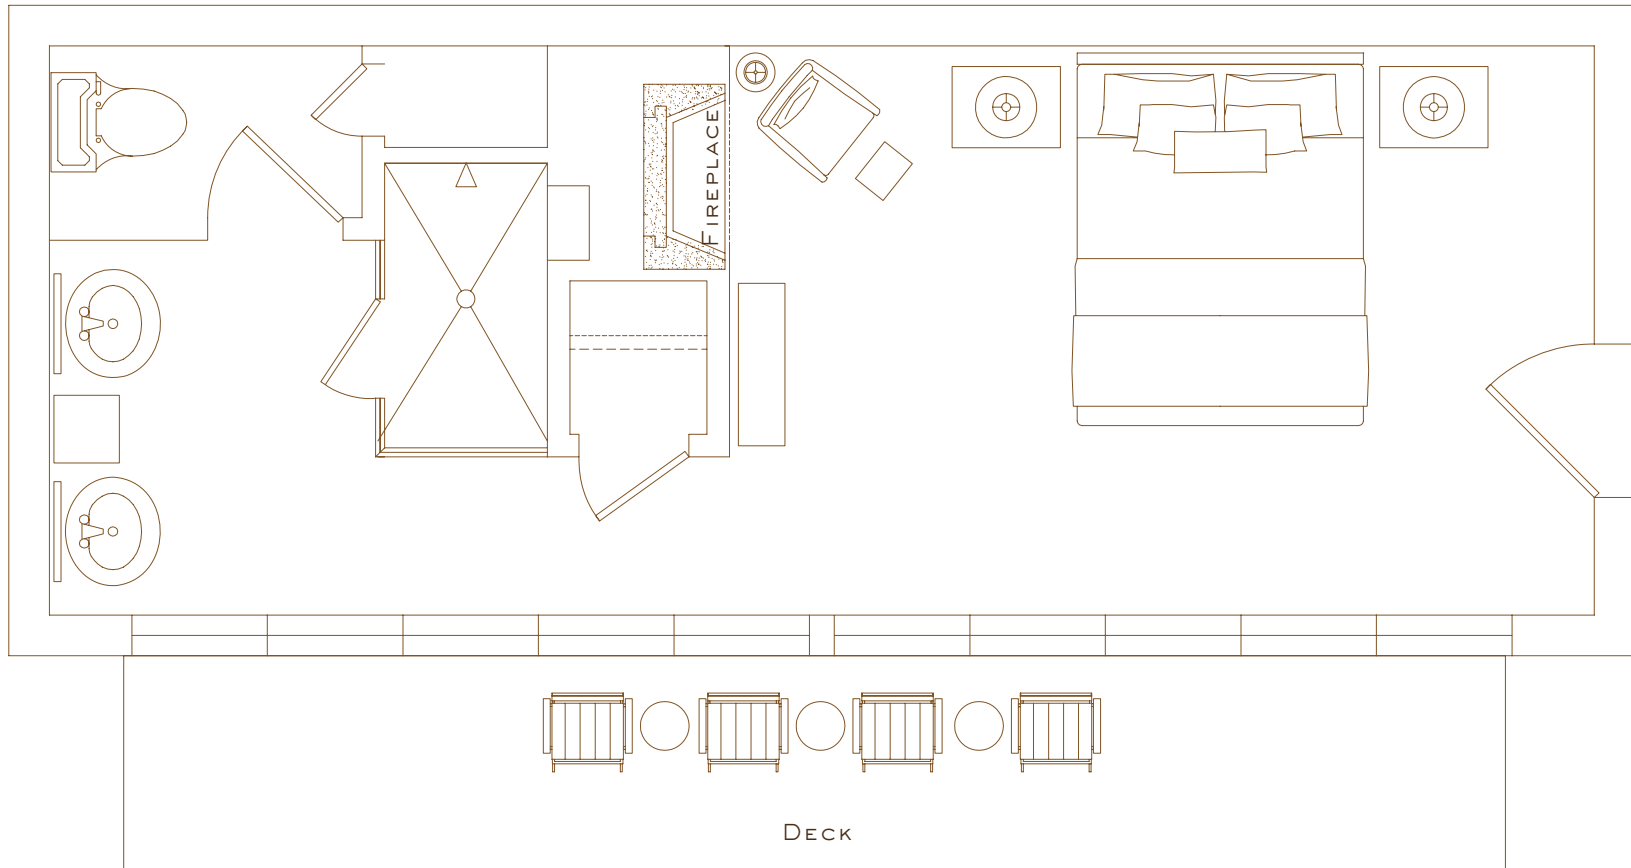

CONDÉ NAST
Traveler
#1 USA RESORT
2014 | 2015 | 2016 | 2017

LEGEND
Preferred
HOTELS & RESORTS

LODGE & SPA

AT BRUSH CREEK RANCH

THE COOP CABIN SUITE

BEDROOMS – 1 BEDS – KING
BATHROOMS – 1
SQUARE FEET – 258
STORIES – 1
SLEEPS – 2
STANDARD OCC – 2
MAX OCC – 2