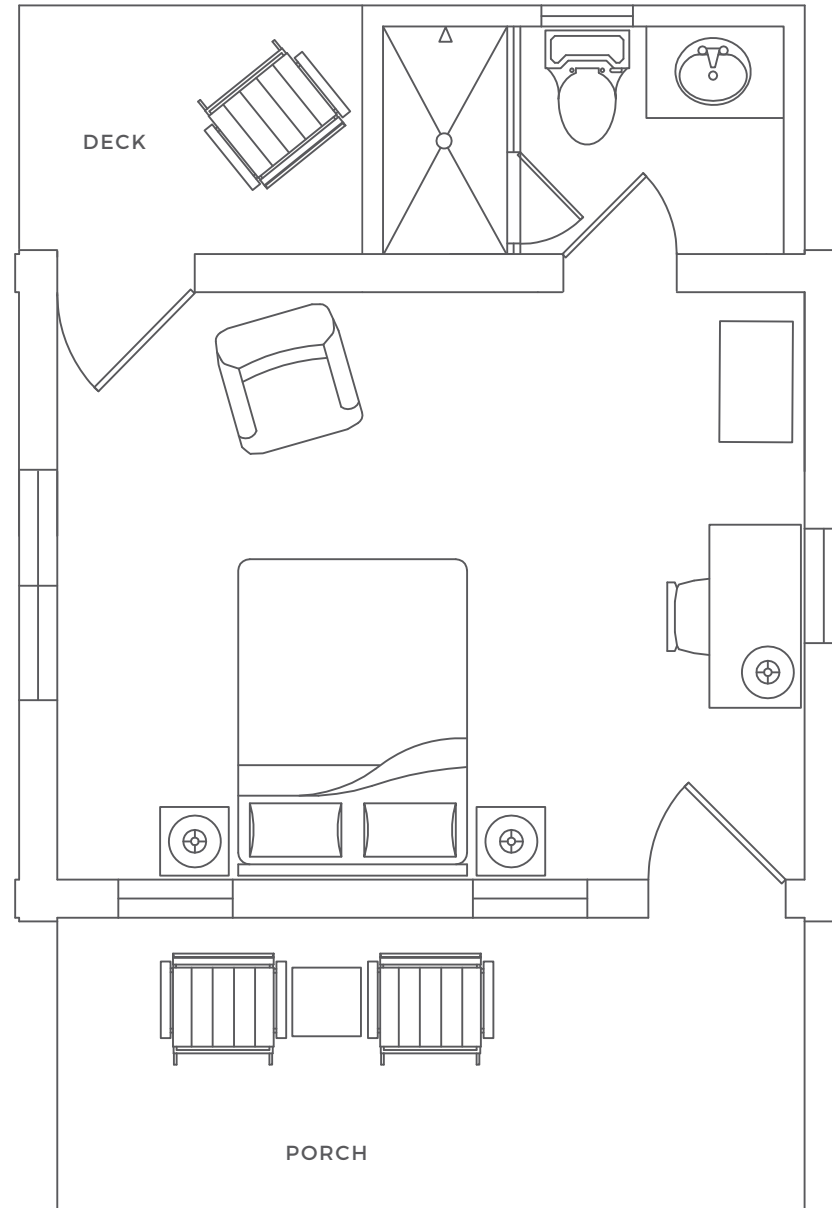

– QUEEN SLEEPER SOFA

STANDARD OCC – 4

MAX OCC – 8

**MELLON
CABIN SUITE**

BEDROOMS – 2
BATHROOMS – 2
SQUARE FEET – 737
STORIES – 1
BEDS
– 2 KINGS
STANDARD OCC – 4
MAX OCC – 4

ELK HOLLOW CABIN SUITE

BEDROOMS – 1

**PEARCE
CABIN SUITE**

BEDROOMS – 1
 BATHROOMS – 1
 SQUARE FEET – 324
 STORIES – 1
 BEDS
 – QUEEN
 STANDARD OCC – 2
 MAX OCC – 2

**DOWNIE
CABIN SUITE**

BEDROOMS – 1
 BATHROOMS – 1
 SQUARE FEET – 324
 STORIES – 1
 BEDS
 – KING
 STANDARD OCC – 2
 MAX OCC – 2

MAGEE LODGE

SQUARE FEET – 2,037

STORIES – 1

BAR – 2

FIREPLACES – 3

DINING AREAS – 2

SPA PAVILION