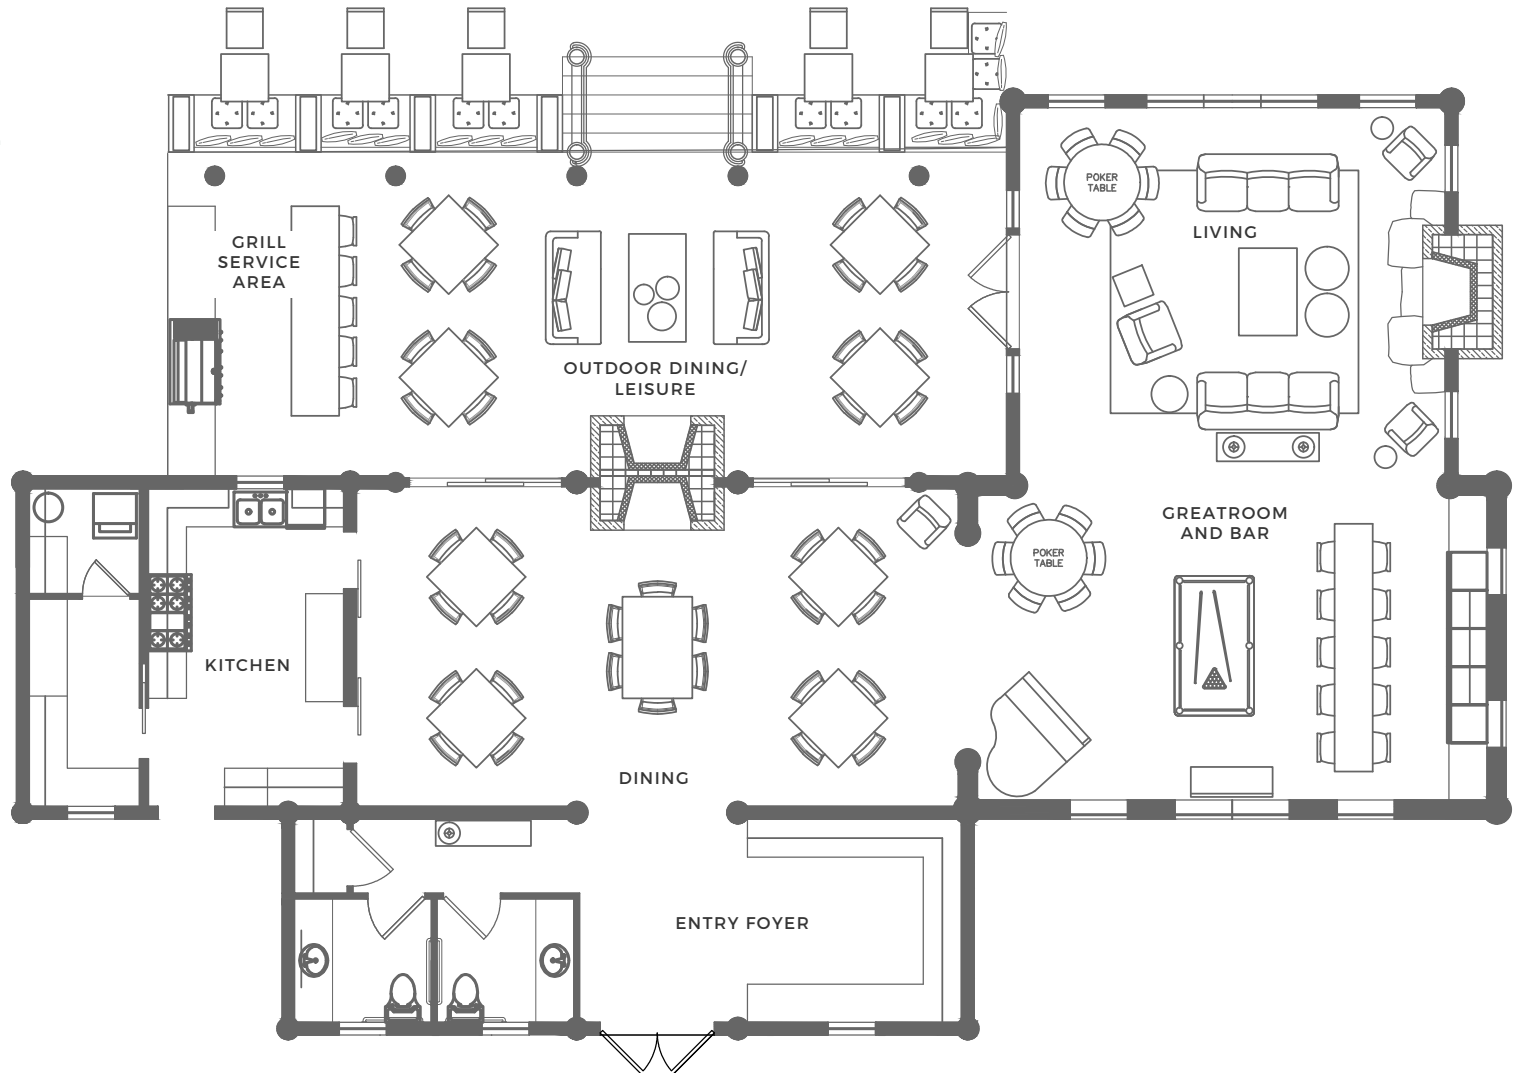

– QUEEN SLEEPER SOFA

STANDARD OCC – 4

MAX OCC – 8

**MELLON
CABIN SUITE**

BEDROOMS – 2
BATHROOMS – 2
SQUARE FEET – 737
STORIES – 1
BEDS
– 2 KINGS
STANDARD OCC – 4
MAX OCC – 4

ELK HOLLOW CABIN SUITE

BEDROOMS – 1

MAGEE LODGE

SQUARE FEET – 2,037

STORIES – 1

BAR – 2

FIREPLACES – 3

DINING AREAS – 2

SPA PAVILION