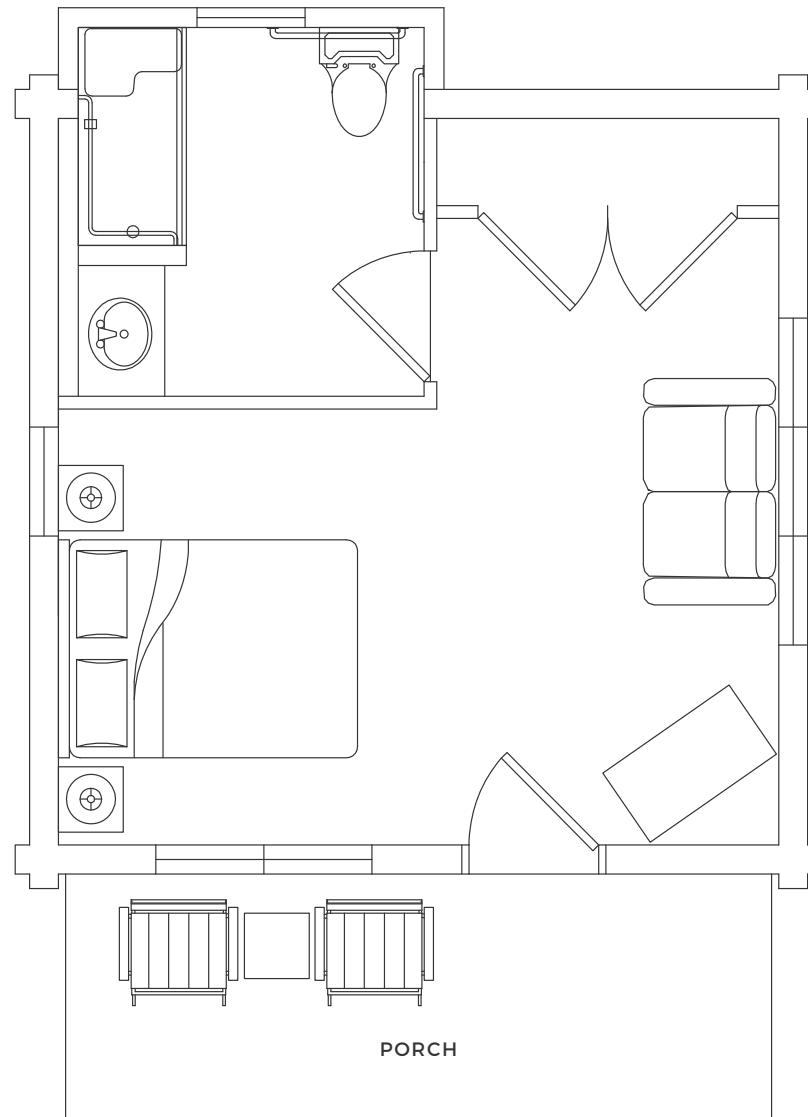

– QUEEN SLEEPER SOFA

STANDARD OCC – 4

MAX OCC – 8

**MELLON
CABIN SUITE**

BEDROOMS – 2
BATHROOMS – 2
SQUARE FEET – 737
STORIES – 1
BEDS
– 2 KINGS
STANDARD OCC – 4
MAX OCC – 4

ELK HOLLOW CABIN SUITE

BEDROOMS – 1

BATHROOMS – 1

SQUARE FEET – 360

STORIES – 1

BEDS

– QUEEN

– FULL SLEEPER SOFA

STANDARD OCC – 2

MAX OCC – 3

BURGESS CABIN SUITE

BEDROOMS – 1
BATHROOMS – 1
SQUARE FEET – 344
STORIES – 1
BEDS
– KING
STANDARD OCC – 2
MAX OCC – 2

WOOD CABIN SUITE

BEDROOMS (ADA) – 1
BATHROOMS – 1
ADA WITH ROLL-IN SHOWER
SQUARE FEET – 324
STORIES – 1
BEDS
– QUEEN
STANDARD OCC – 2
MAX OCC – 2