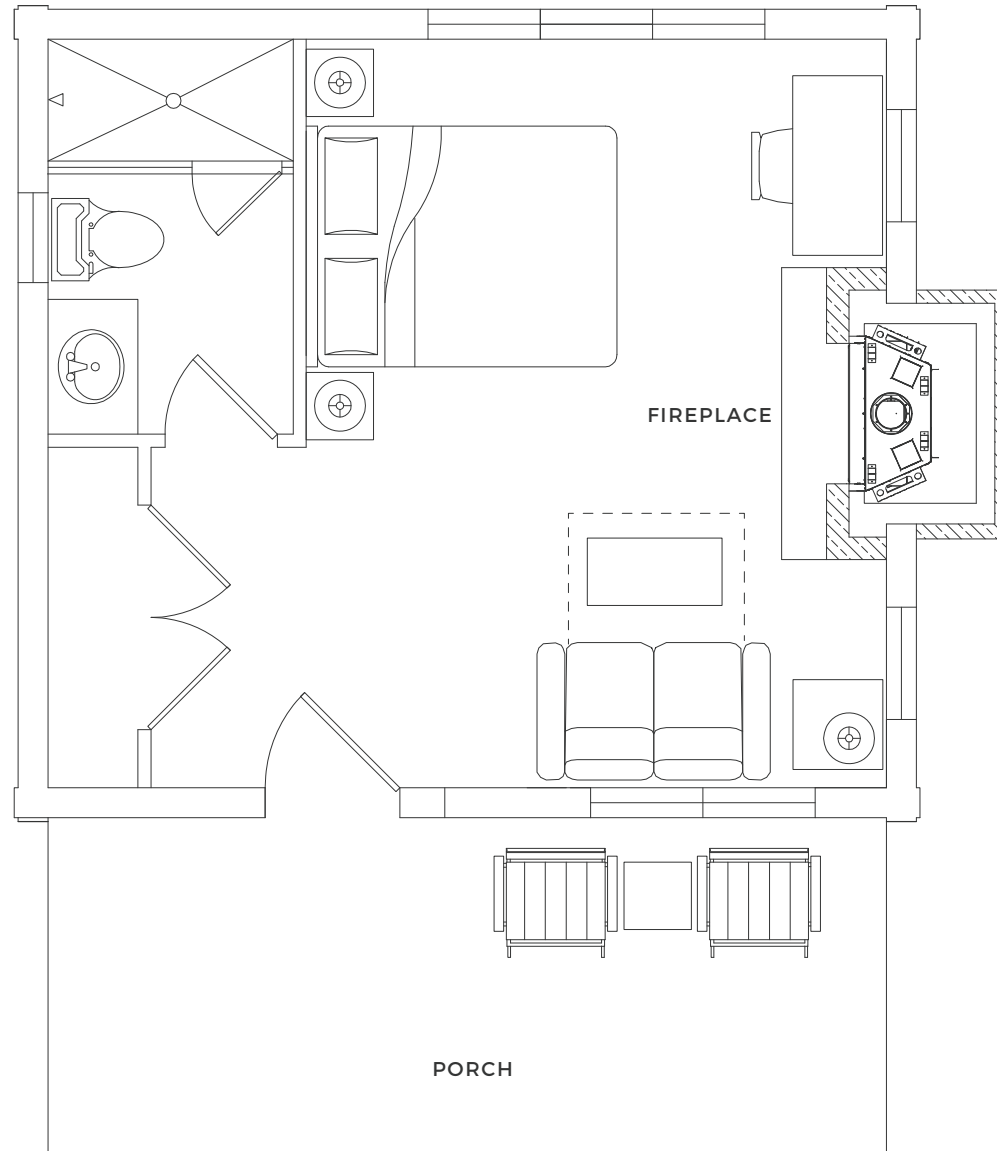

– QUEEN SLEEPER SOFA

STANDARD OCC – 4

MAX OCC – 8

**MELLON
CABIN SUITE**

BEDROOMS – 2
BATHROOMS – 2
SQUARE FEET – 737
STORIES – 1
BEDS
– 2 KINGS
STANDARD OCC – 4
MAX OCC – 4

ELK HOLLOW CABIN SUITE

BEDROOMS – 1

BATHROOMS – 1

SQUARE FEET – 360

STORIES – 1

BEDS

– QUEEN

– FULL SLEEPER SOFA

STANDARD OCC – 2

MAX OCC – 3

BURGESS CABIN SUITE

BEDROOMS – 1
BATHROOMS – 1
SQUARE FEET – 344
STORIES – 1
BEDS
– KING
STANDARD OCC – 2
MAX OCC – 2

WOOD CABIN SUITE

BEDROOMS (ADA) – 1
BATHROOMS – 1
ADA WITH ROLL-IN SHOWER
SQUARE FEET – 324
STORIES – 1
BEDS
– QUEEN
STANDARD OCC – 2
MAX OCC – 2