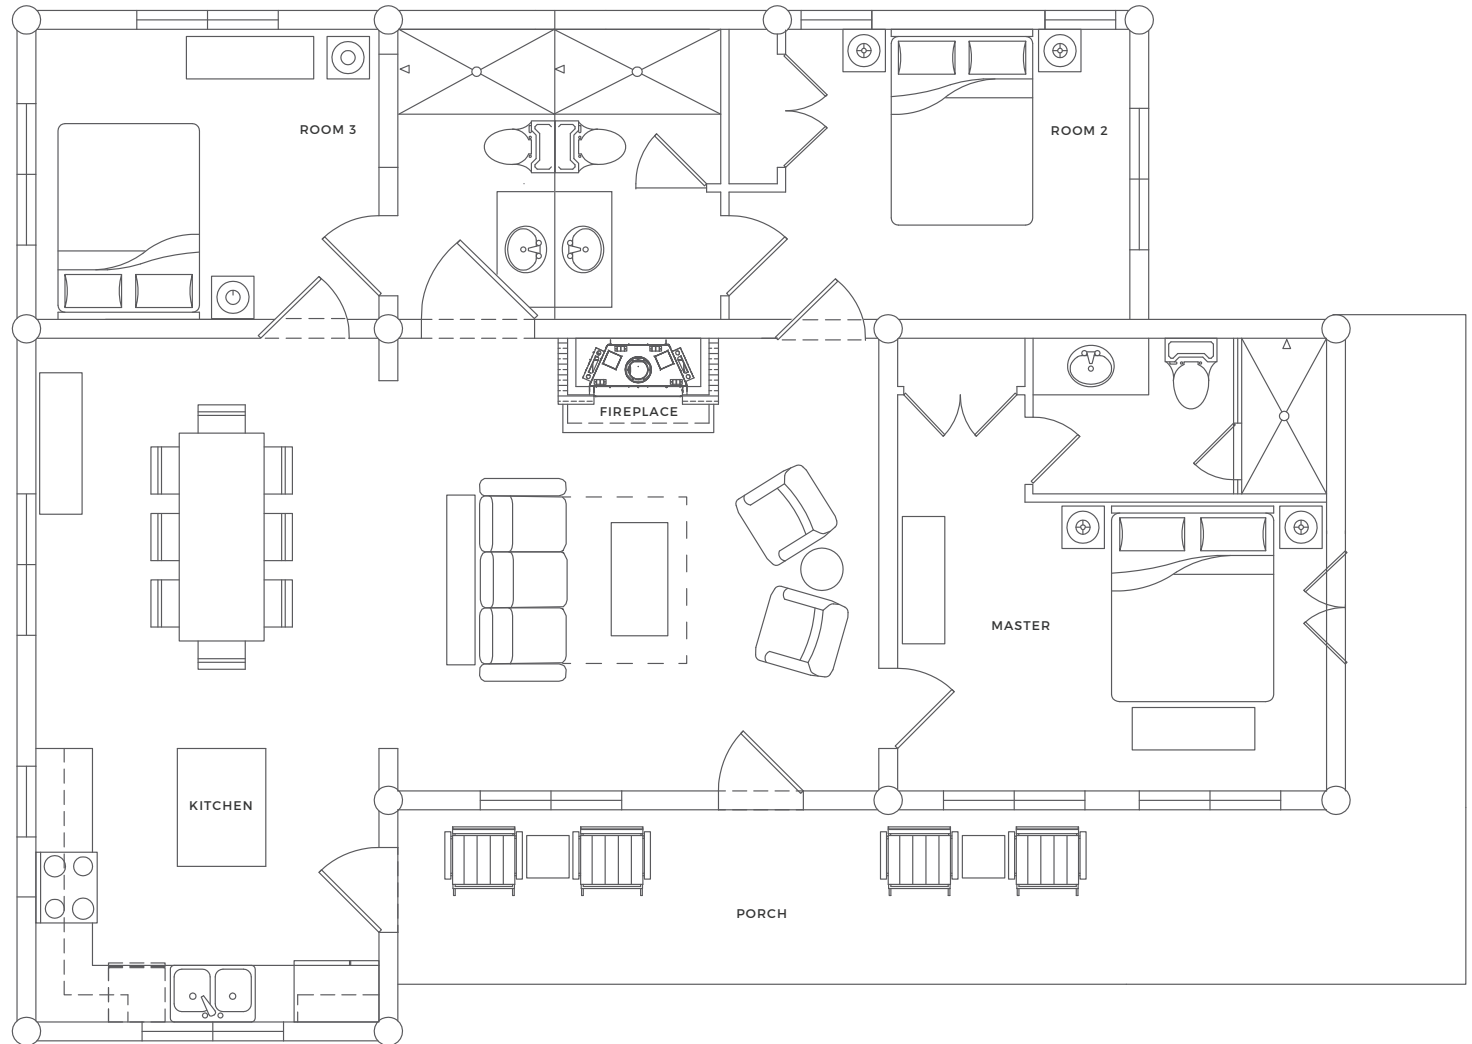

TZ CABIN RESIDENCE

BEDROOMS – 3

BATHROOMS – 3

SQUARE FEET – 1,929

STORIES – 1

BEDS

– KING

– 2 QUEENS

– QUEEN SLEEPER SOFA

STANDARD OCC – 4

MAX OCC – 8

**MELLON
CABIN SUITE**

BEDROOMS – 2
BATHROOMS – 2
SQUARE FEET – 737
STORIES – 1
BEDS
– 2 KINGS
STANDARD OCC – 4
MAX OCC – 4

ELK HOLLOW CABIN SUITE

BEDROOMS – 1

BATHROOMS – 1

SQUARE FEET – 360

STORIES – 1

BEDS

– QUEEN

– FULL SLEEPER SOFA

STANDARD OCC – 2

MAX OCC – 3

MAGEE LODGE

SQUARE FEET – 2,037

STORIES – 1

BAR – 2

FIREPLACES – 3

DINING AREAS – 2

SPA PAVILION