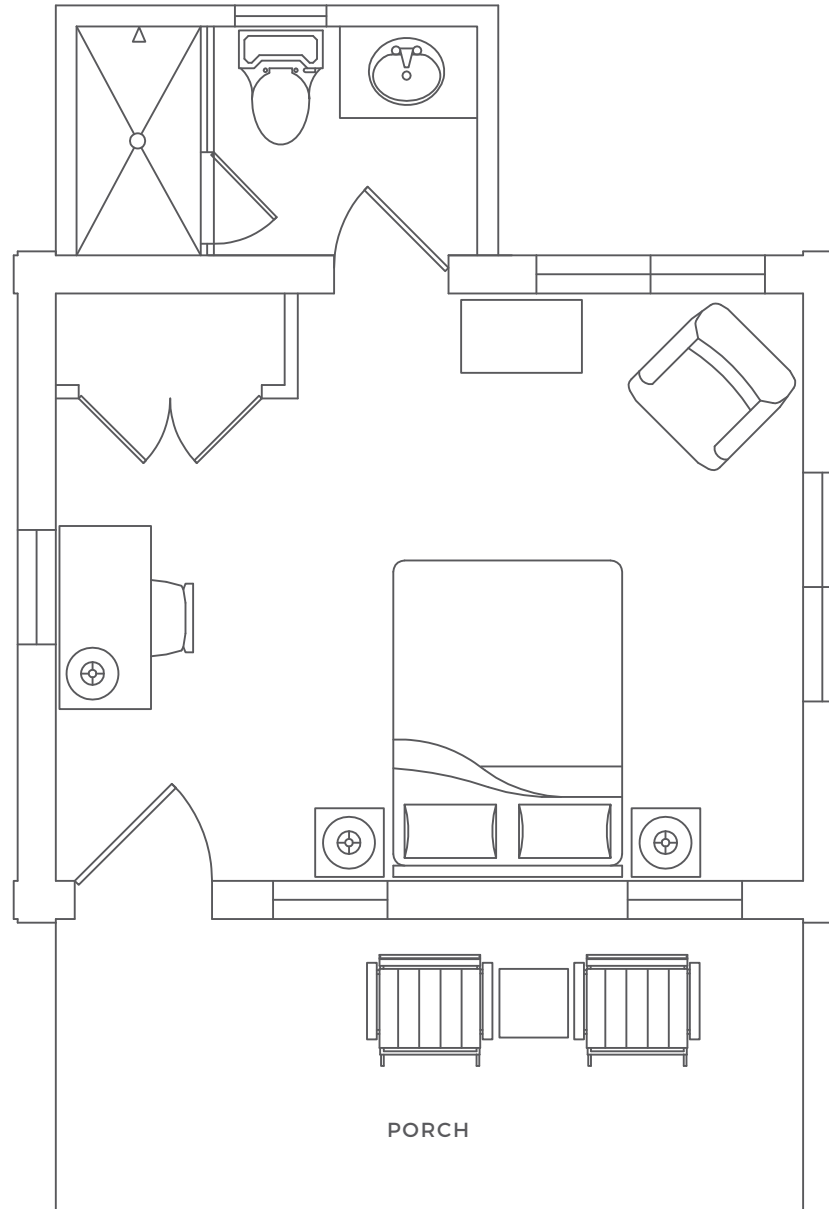

– QUEEN SLEEPER SOFA

STANDARD OCC – 4

MAX OCC – 8

**MELLON
CABIN SUITE**

BEDROOMS – 2
BATHROOMS – 2
SQUARE FEET – 737
STORIES – 1
BEDS
– 2 KINGS
STANDARD OCC – 4
MAX OCC – 4

ELK HOLLOW CABIN SUITE

BEDROOMS – 1

BATHROOMS – 1

SQUARE FEET – 360

STORIES – 1

BEDS

– QUEEN

– FULL SLEEPER SOFA

STANDARD OCC – 2

MAX OCC – 3

BURGESS CABIN SUITE

BEDROOMS – 1
BATHROOMS – 1
SQUARE FEET – 344
STORIES – 1
BEDS
– KING
STANDARD OCC – 2
MAX OCC – 2

WOOD CABIN SUITE

BEDROOMS (ADA) – 1
BATHROOMS – 1
ADA WITH ROLL-IN SHOWER
SQUARE FEET – 324
STORIES – 1
BEDS
– QUEEN
STANDARD OCC – 2
MAX OCC – 2