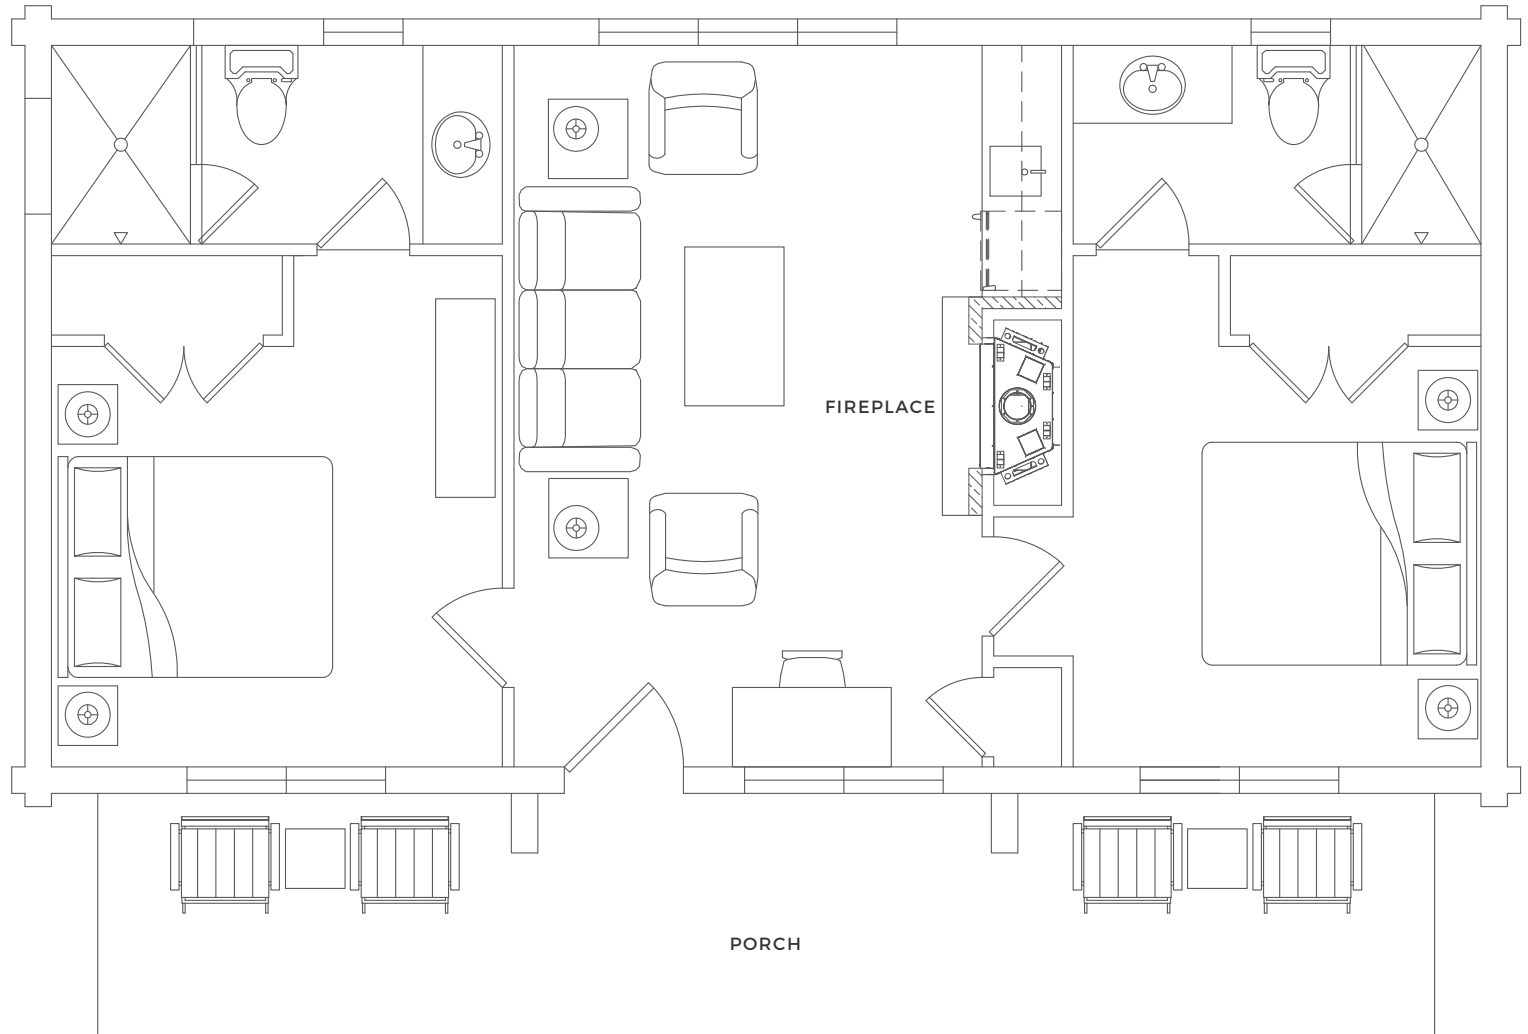

– QUEEN SLEEPER SOFA

STANDARD OCC – 4

MAX OCC – 8

**MELLON
CABIN SUITE**

BEDROOMS – 2
BATHROOMS – 2
SQUARE FEET – 737
STORIES – 1
BEDS
– 2 KINGS
STANDARD OCC – 4
MAX OCC – 4

ELK HOLLOW CABIN SUITE

BEDROOMS – 1

BATHROOMS – 1

SQUARE FEET – 360

STORIES – 1

BEDS

– QUEEN

– FULL SLEEPER SOFA

STANDARD OCC – 2

MAX OCC – 3

BURGESS CABIN SUITE

BEDROOMS – 1
BATHROOMS – 1
SQUARE FEET – 344
STORIES – 1
BEDS
– KING
STANDARD OCC – 2
MAX OCC – 2

WOOD CABIN SUITE

BEDROOMS (ADA) – 1
BATHROOMS – 1
ADA WITH ROLL-IN SHOWER
SQUARE FEET – 324
STORIES – 1
BEDS
– QUEEN
STANDARD OCC – 2
MAX OCC – 2

MAGEE LODGE

SQUARE FEET – 2,037

STORIES – 1

BAR – 2

FIREPLACES – 3

DINING AREAS – 2

SPA PAVILION