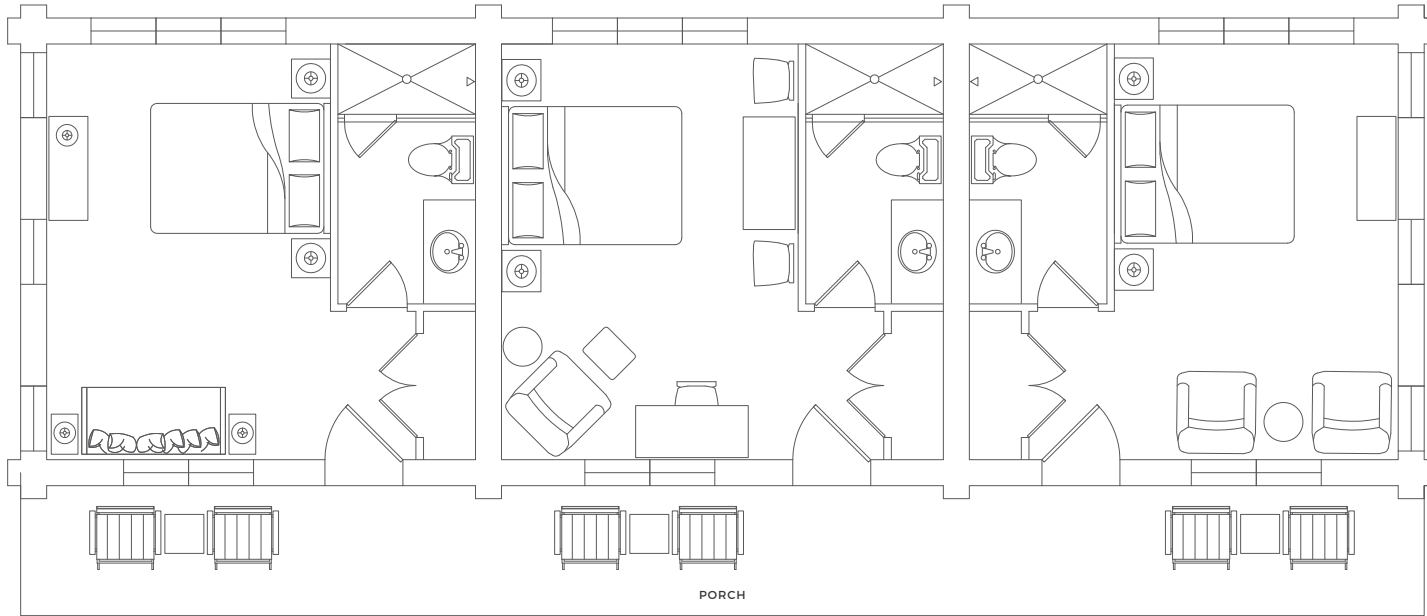

– QUEEN SLEEPER SOFA

STANDARD OCC – 4

MAX OCC – 8

**MELLON
CABIN SUITE**

BEDROOMS – 2
BATHROOMS – 2
SQUARE FEET – 737
STORIES – 1
BEDS
– 2 KINGS
STANDARD OCC – 4
MAX OCC – 4

ELK HOLLOW CABIN SUITE

BEDROOMS – 1

BURGESS CABIN SUITE

BEDROOMS – 1
BATHROOMS – 1
SQUARE FEET – 344
STORIES – 1
BEDS
– KING
STANDARD OCC – 2
MAX OCC – 2

WOOD CABIN SUITE

BEDROOMS (ADA) – 1
BATHROOMS – 1
ADA WITH ROLL-IN SHOWER
SQUARE FEET – 324
STORIES – 1
BEDS
– QUEEN
STANDARD OCC – 2
MAX OCC – 2